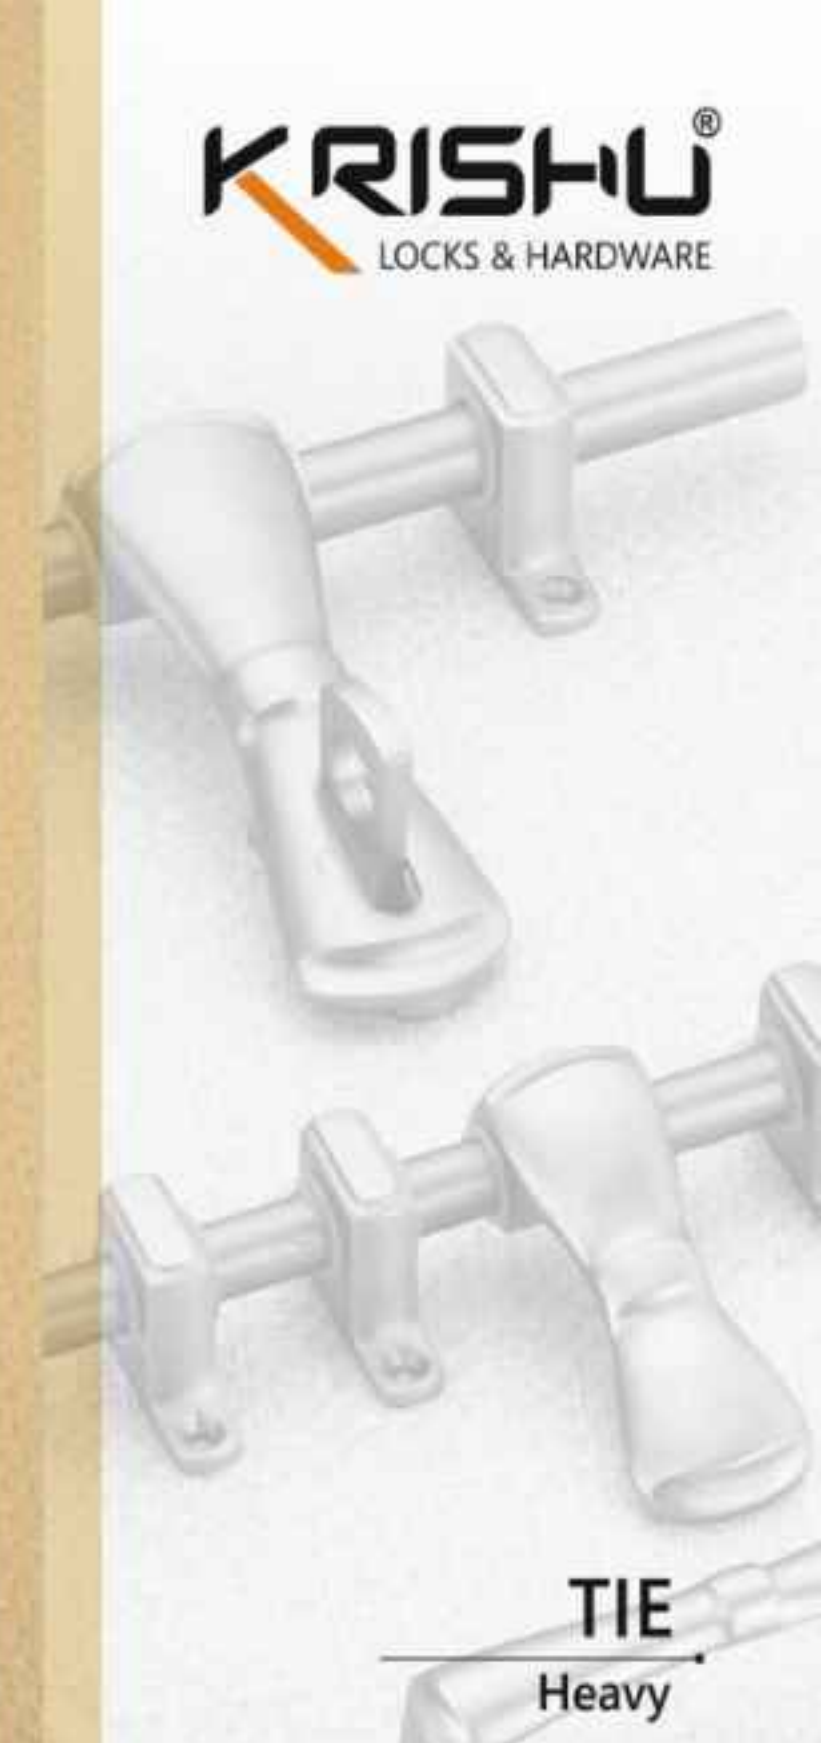

**Solid
Brass
Door Kits**

**TIE
Heavy**

DOOR KIT

Rod Size	Type	Regular Finish	Special Finish	PVD & Italian Finish
10" (16mm)	Single Door Kit	₹ 6490/-	₹ 7090/-	₹ 7790/-
12" (16mm)	Double Door Kit	₹ 9990/-	₹ 10990/-	₹ 11990/-
14" (19mm)	Heavy Door Kit	₹ 15990/-	₹ 17590/-	₹ 19390/-

ALDROP

Rod Size	Sizes	Regular Finish	Special Finish	PVD & Italian Finish
12mm (2+1)	8", 10"	₹ 1490/-	₹ 1590/-	₹ 1690/-
16mm (2+1)	8", 10"	₹ 1990/-	₹ 2190/-	₹ 2390/-
16mm (3+1)	12", 14"	₹ 2290/-	₹ 2490/-	₹ 2690/-
16mm (4+1)	16", 18"	₹ 2790/-	₹ 2990/-	₹ 3290/-
19mm (3+1)	14", 16"	₹ 4390/-	₹ 4790/-	₹ 5290/-
19mm (4+1)	16", 18"	₹ 5190/-	₹ 5690/-	₹ 6190/-

LATCH

Rod Size	Sizes	Regular Finish	Special Finish	PVD & Italian Finish
12mm + 3	8", 10", 12"	₹ 1190/-	₹ 1290/-	₹ 1390/-
16mm + 3	8", 10", 12"	₹ 1790/-	₹ 1990/-	₹ 2190/-

PULL HANDLE

Sizes	Reg. Finish	Sp. Finish	PVD & Italian Finish
6"	₹ 890/-	₹ 990/-	₹ 1090/-
8"	₹ 1590/-	₹ 1690/-	₹ 1790/-
10"	₹ 2590/-	₹ 2790/-	₹ 2990/-
12"	₹ 3190/-	₹ 3490/-	₹ 3890/-
16"	₹ 4490/-	₹ 4990/-	₹ 5490/-

CABINET HANDLE

Sizes	Reg. Finish	Sp. Finish	PVD & Italian Finish
4"	₹ 290/-	₹ 350/-	₹ 390/-
5"	₹ 350/-	₹ 400/-	₹ 450/-
6"	₹ 390/-	₹ 450/-	₹ 490/-
7"	₹ 590/-	₹ 690/-	₹ 790/-

STOPPER

Sizes	Reg. Finish	Sp. Finish	PVD & Italian Finish
5"	₹ 650/-	₹ 750/-	₹ 850/-

GITTU KUNDA

Sizes	Reg. Finish	Sp. Finish	PVD & Italian Finish
12mm	₹ 250/-	₹ 300/-	₹ 350/-
16mm	₹ 300/-	₹ 350/-	₹ 400/-
19mm	₹ 600/-	₹ 650/-	₹ 700/-