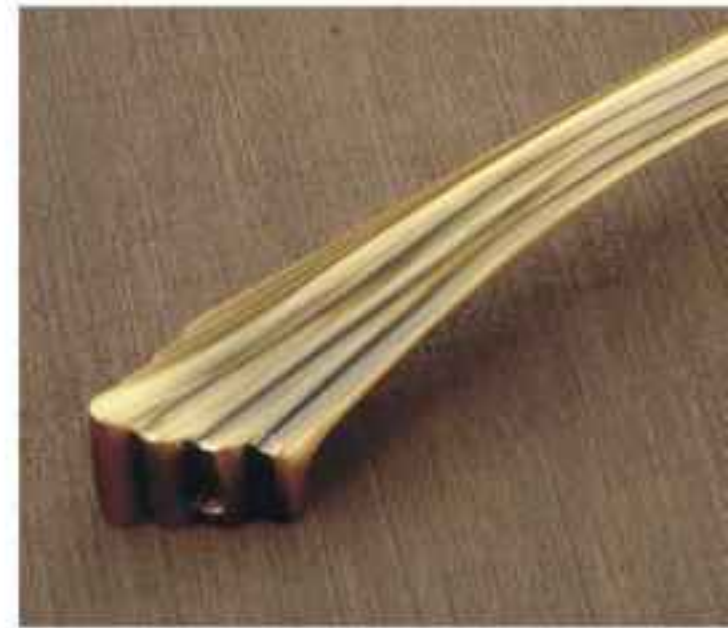

ASTI

Size	Reg. Finish	Sp. Finish	PVD/Italian
8"	₹ 1390/-	₹ 1490/-	₹ 1590/-
10"	₹ 1890/-	₹ 1990/-	₹ 2090/-
12"	₹ 2290/-	₹ 2390/-	₹ 2490/-
14"	₹ 3290/-	₹ 3590/-	₹ 3990/-