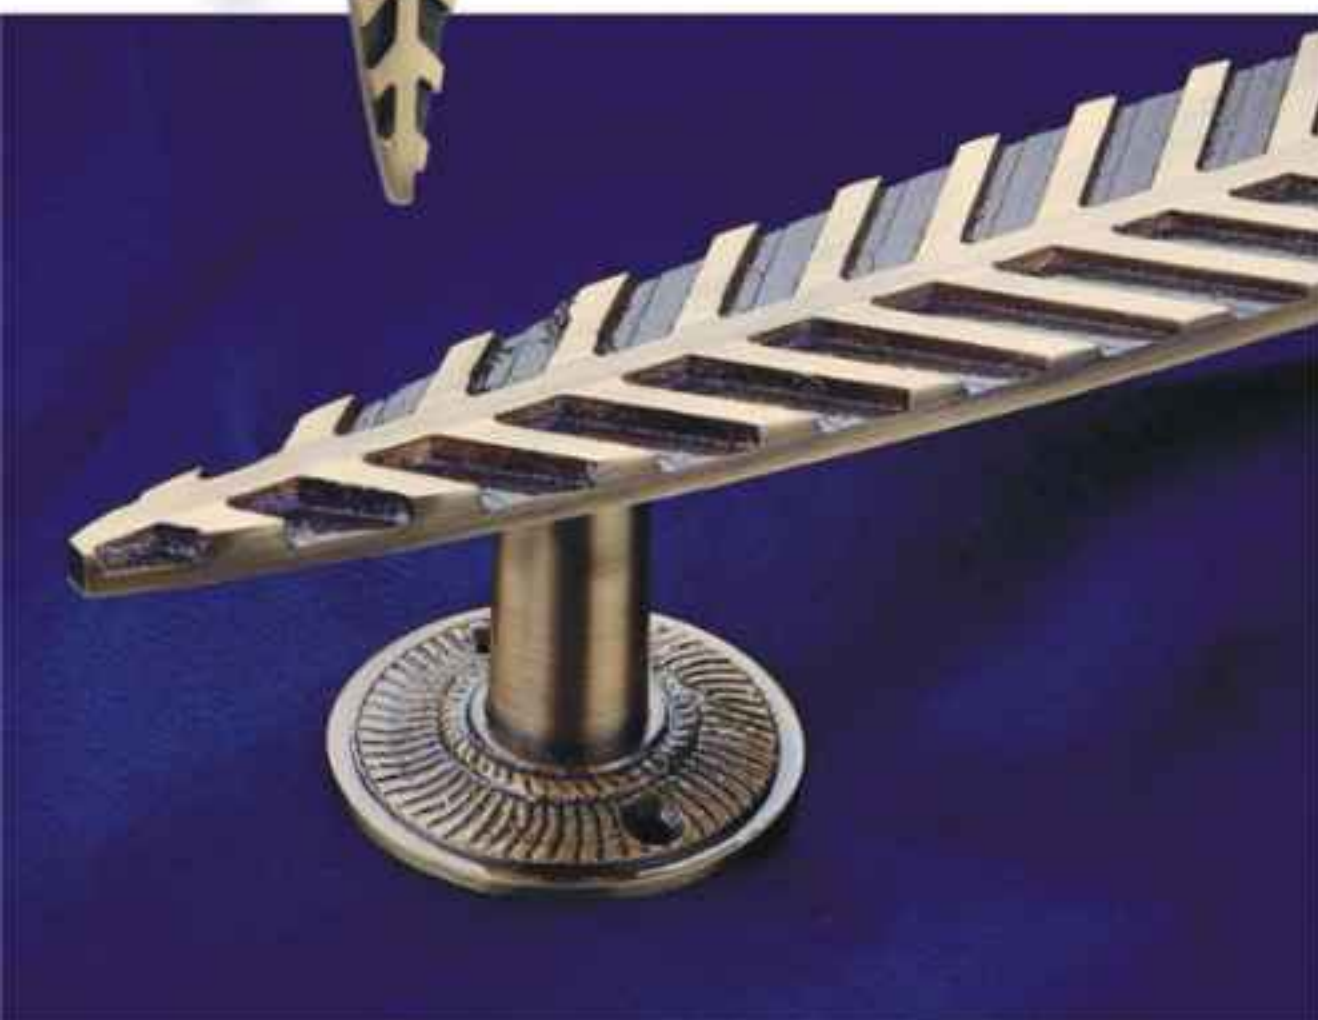

GAJANAN

Size	Reg. Finish	Sp. Finish	PVD/Italian
9"	₹ 2490/-	₹ 2890/-	₹ 3290/-

ITALY

Size	Reg. Finish	Sp. Finish	PVD/Italian
9"	₹ 2990/-	₹ 3390/-	₹ 3890/-
11"	₹ 3990/-	₹ 4590/-	₹ 4990/-

NATURE

Size	Reg. Finish	Sp. Finish	PVD/Italian
8"	₹ 1590/-	₹ 1790/-	₹ 1990/-
10"	₹ 2190/-	₹ 2490/-	₹ 2890/-
12"	₹ 2990/-	₹ 3390/-	₹ 3990/-