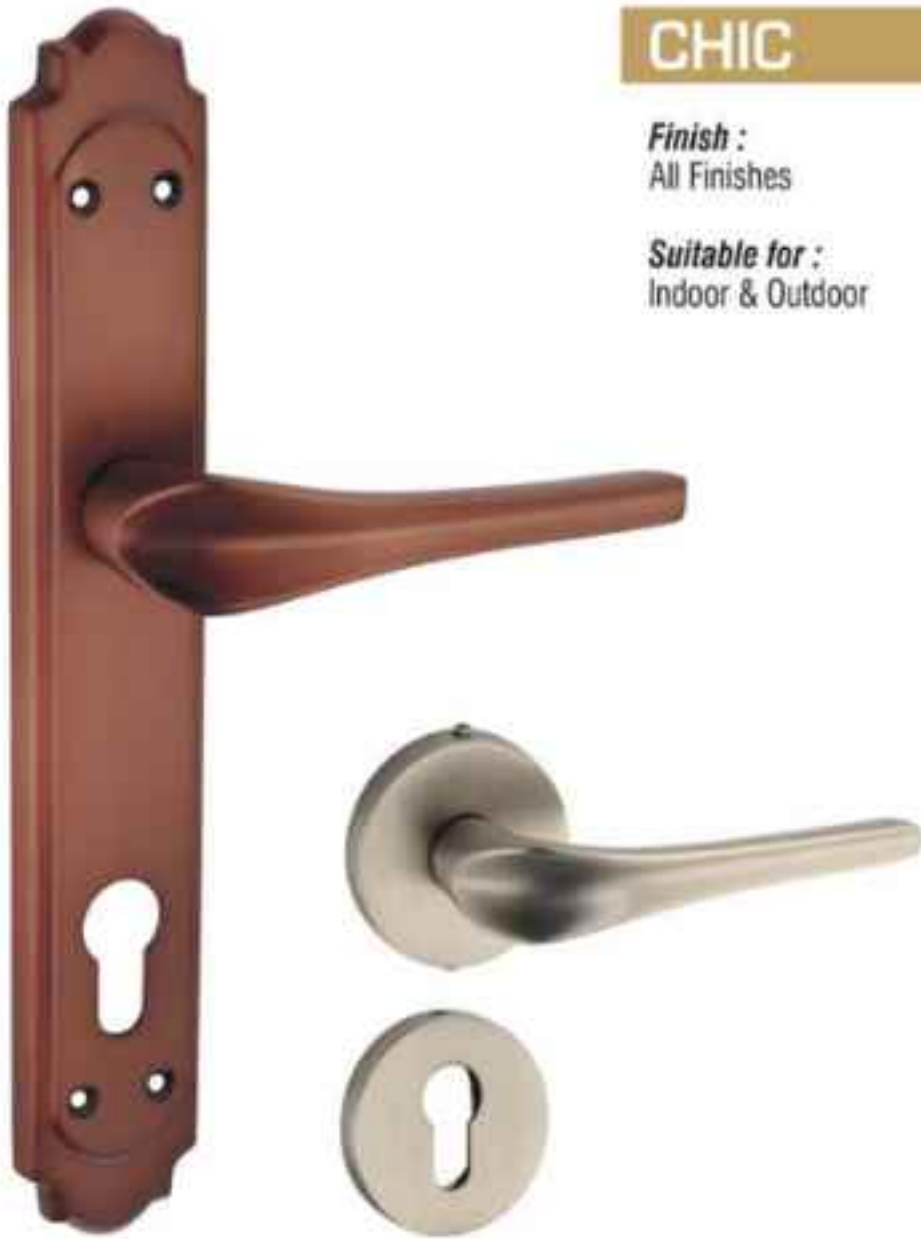

CHIC

Finish :
 All Finishes

Suitable for :
 Indoor & Outdoor

Matt Black

Matt Brush SS

(*ALL MRP ONLY PAIR)

Size	Reg. Finish	Sp. Finish	PVD/Italian
8" (200mm)	₹ 2790/-	₹ 3190/-	₹ 3690/-
10" (250mm)	₹ 3190/-	₹ 3690/-	₹ 4190/-
On Rose	₹ 2990/-	₹ 3390/-	₹ 3990/-