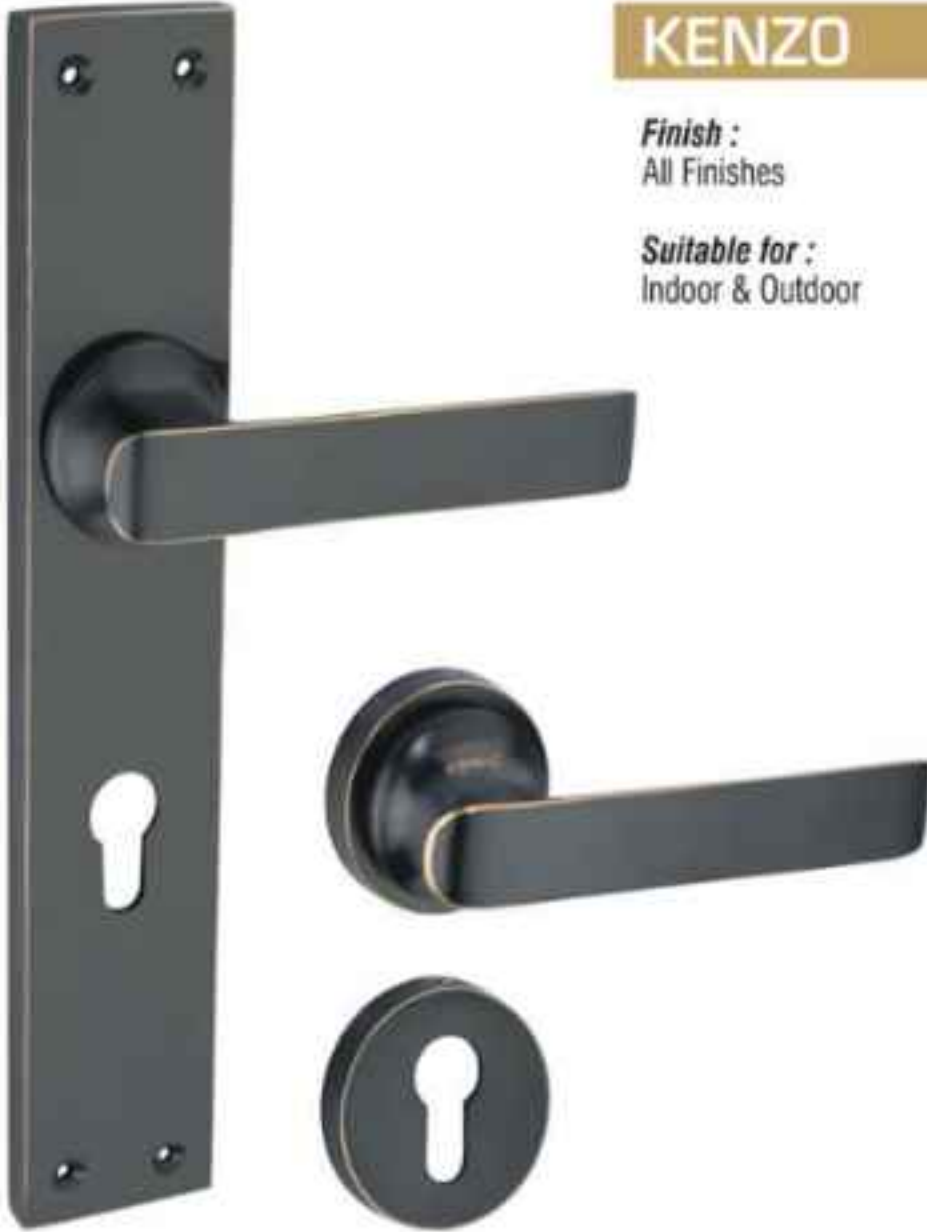

MESH

Finish :
 All Finishes

Suitable for :
 Indoor & Outdoor

Matt Black Antique

Matt Brush SS

(*ALL MRP ONLY PAIR)

Size	Reg. Finish	Sp. Finish	PVD/Italian
8" (200mm)	₹ 2690/-	₹ 3090/-	₹ 3590/-
10" (250mm)	₹ 3090/-	₹ 3590/-	₹ 3990/-
On Rose	₹ 2990/-	₹ 3390/-	₹ 3990/-