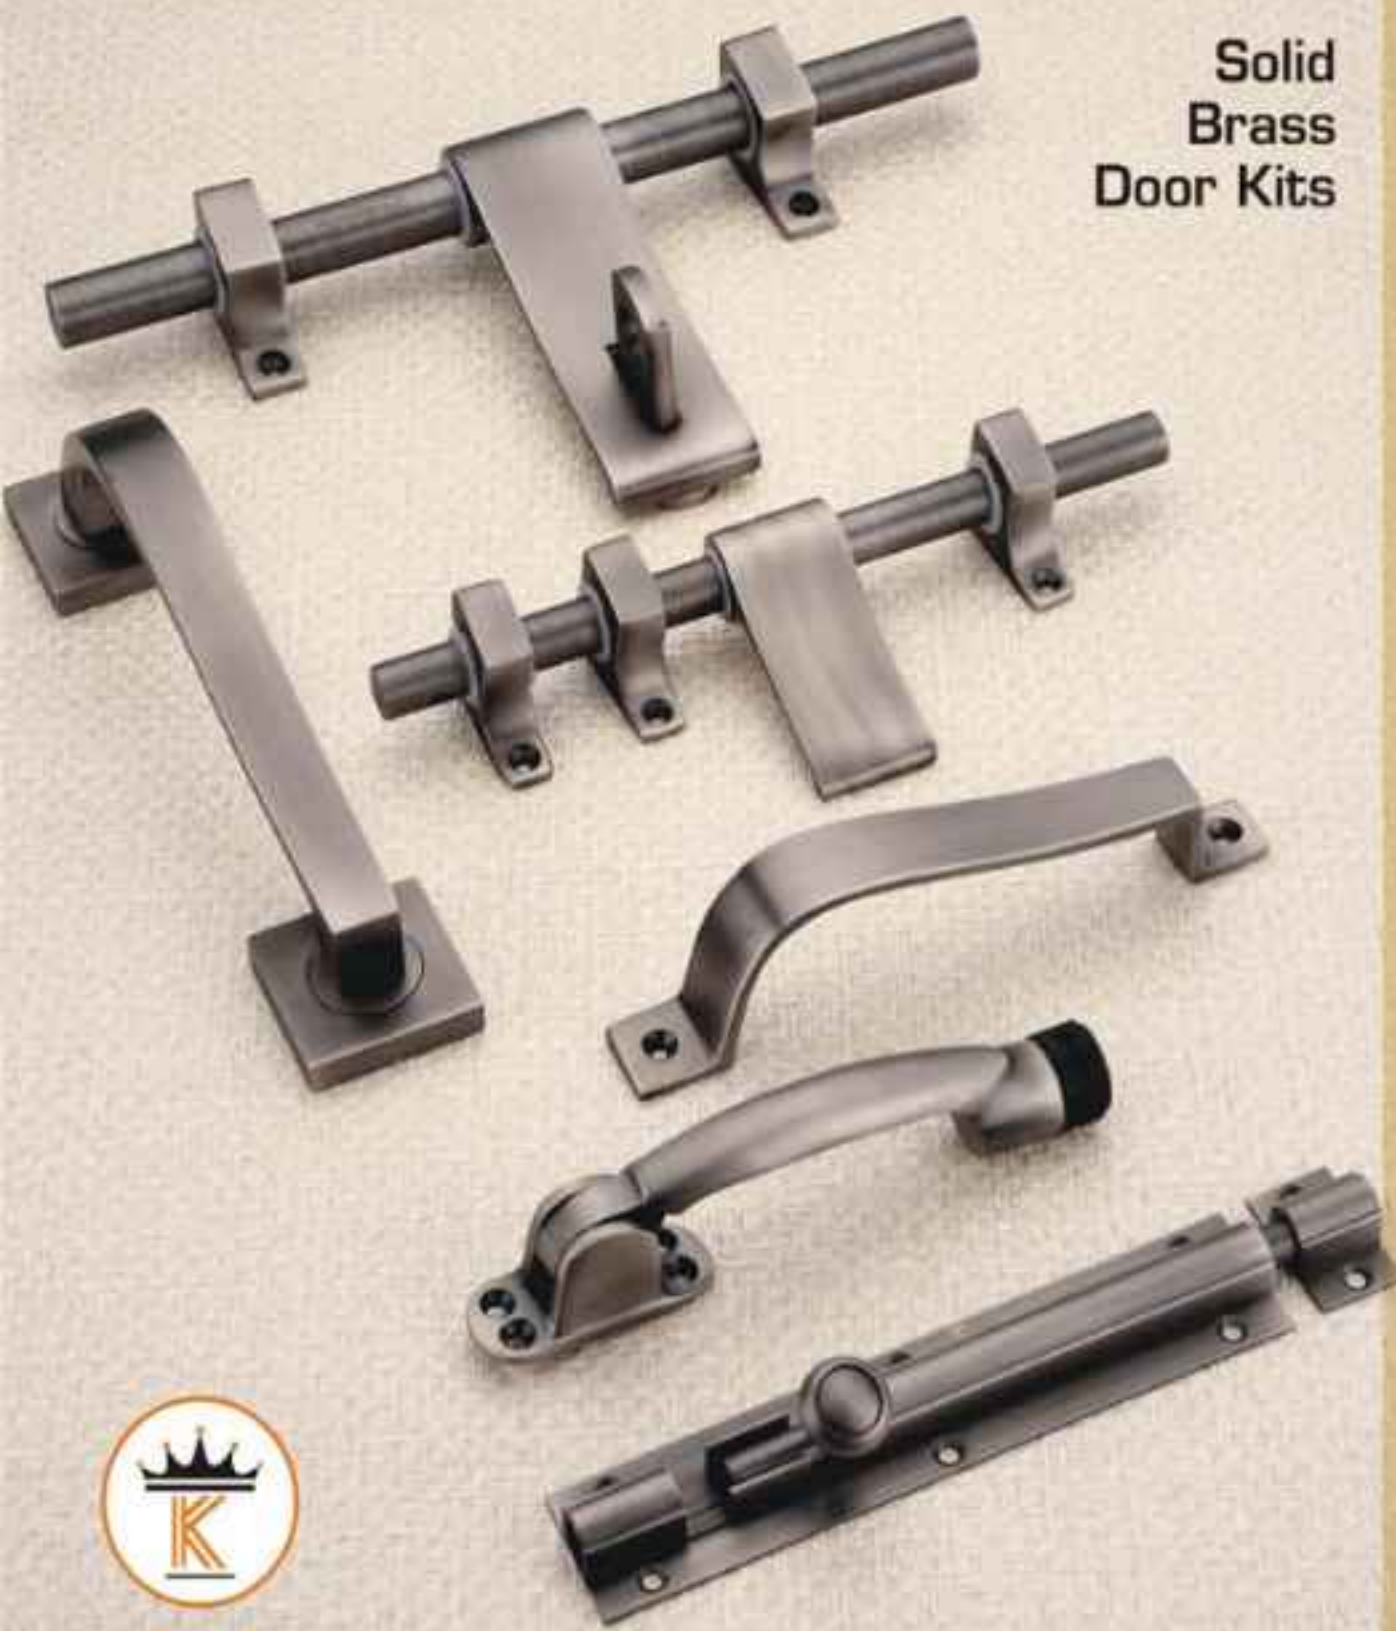

**Solid
Brass
Door Kits**

DOOR KIT

Rod Size	Type	Regular Finish	Special Finish	PVD & Italian Finish
10" (16mm)	Single Door Kit	₹ 5990/-	₹ 6590/-	₹ 6990/-
12" (16mm)	Double Door Kit	₹ 9790/-	₹ 10790/-	₹ 11790/-
14" (19mm)	Heavy Door Kit	₹ 14290/-	₹ 15790/-	₹ 17290/-

PULL HANDLE

Sizes	Reg. Finish	Sp. Finish	PVD & Italian Finish
6"	₹ 790/-	₹ 890/-	₹ 990/-
8"	₹ 1190/-	₹ 1290/-	₹ 1390/-
10"	₹ 1790/-	₹ 1990/-	₹ 2190/-
12"	₹ 2990/-	₹ 3290/-	₹ 3590/-

ALDROP

Rod Size	Sizes	Regular Finish	Special Finish	PVD & Italian Finish
12mm (2+1)	8", 10"	₹ 1390/-	₹ 1490/-	₹ 1590/-
16mm (2+1)	8", 10"	₹ 1790/-	₹ 1990/-	₹ 2190/-
16mm (3+1)	12", 14"	₹ 2350/-	₹ 2550/-	₹ 2750/-
16mm (4+1)	16", 18"	₹ 2750/-	₹ 3050/-	₹ 3350/-
19mm (3+1)	14", 16"	₹ 3950/-	₹ 4350/-	₹ 4750/-
19mm (4+1)	16", 18"	₹ 4750/-	₹ 5150/-	₹ 5750/-

CABINET HANDLE

Sizes	Reg. Finish	Sp. Finish	PVD & Italian Finish
6"	₹ 350/-	₹ 400/-	₹ 450/-
7"	₹ 500/-	₹ 550/-	₹ 600/-

LATCH

Rod Size	Sizes	Regular Finish	Special Finish	PVD & Italian Finish
12mm + 3	8", 10", 12"	₹ 1050/-	₹ 1150/-	₹ 1250/-
16mm + 3	8", 10", 12"	₹ 1850/-	₹ 2050/-	₹ 2250/-

STOPPER

Sizes	Reg. Finish	Sp. Finish	PVD & Italian Finish
5"	₹ 650/-	₹ 750/-	₹ 850/-

GITTU KUNDA

Sizes	Reg. Finish	Sp. Finish	PVD & Italian Finish
12mm	₹ 250/-	₹ 300/-	₹ 350/-
16mm	₹ 300/-	₹ 350/-	₹ 400/-
19mm	₹ 600/-	₹ 650/-	₹ 700/-
25mm	₹ 1200/-	₹ 1300/-	₹ 1400/-