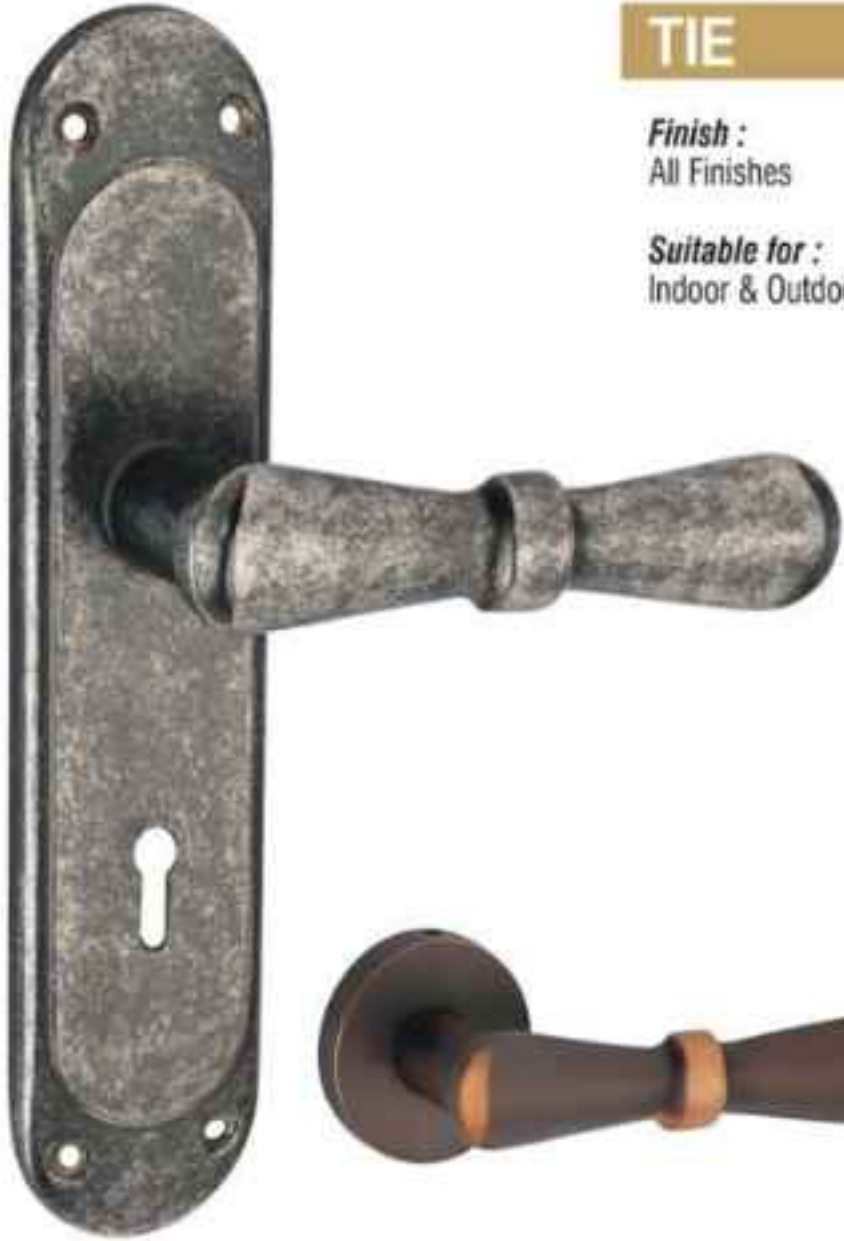

TIE

Finish :
 All Finishes

Suitable for :
 Indoor & Outdoor

(*ALL MRP ONLY PAIR)

Size	Reg. Finish	Sp. Finish	PVD/Italian
8" (200mm)	₹ 2790/-	₹ 3190/-	₹ 3690/-
10" (250mm)	₹ 3190/-	₹ 3690/-	₹ 4190/-
On Rose	₹ 2490/-	₹ 2890/-	₹ 3290/-