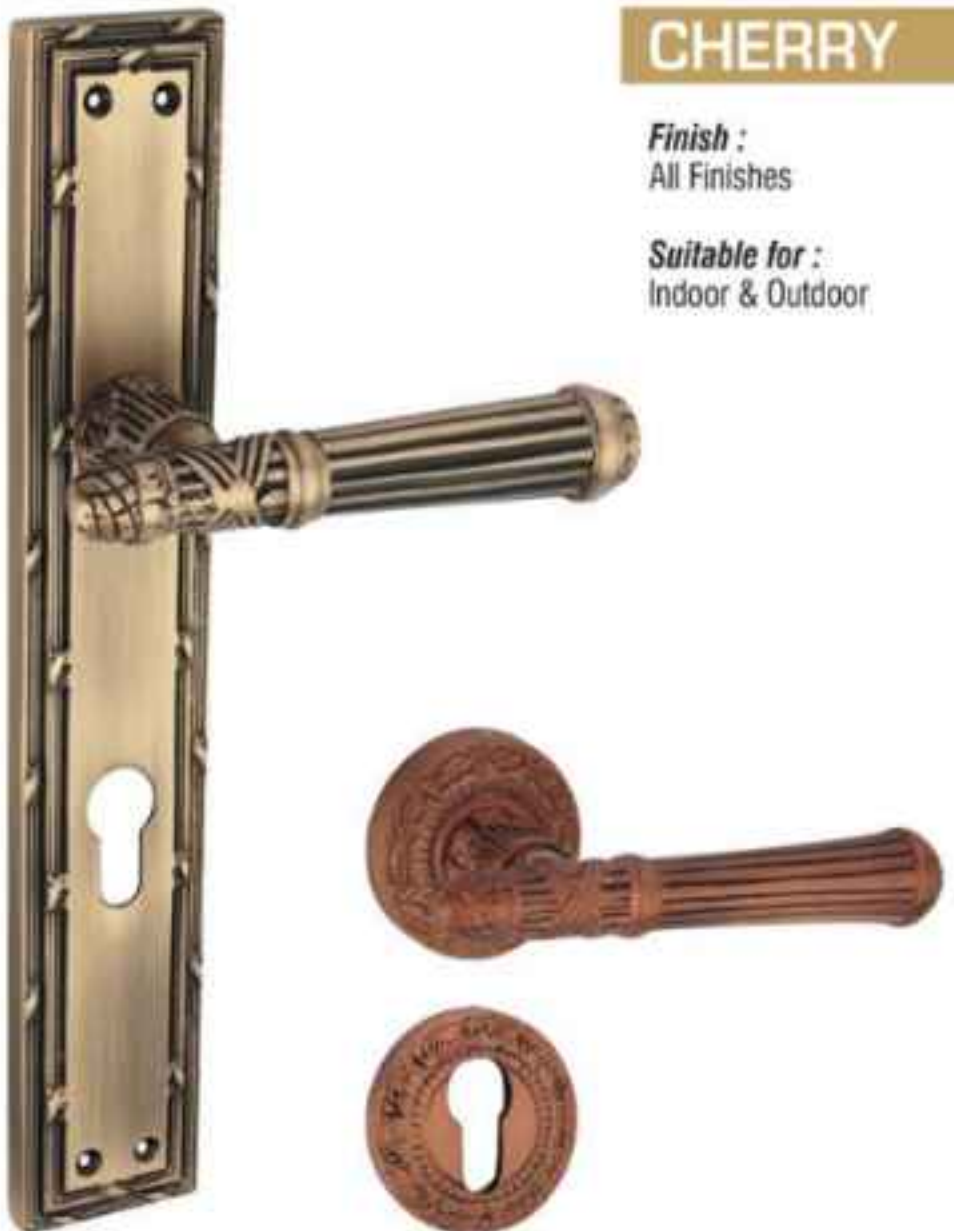

HEAVEN

Finish :
 All Finishes

Suitable for :
 Indoor & Outdoor

Matt Brush SS

Rose Gold Gloss

Matt Black

(*ALL MRP ONLY PAIR)

Size	Reg. Finish	Sp. Finish	PVD/Italian
11" (275mm)	₹ 6990/-	₹ 7990/-	₹ 8990/-
On Rose	₹ 4990/-	₹ 5690/-	₹ 6590/-