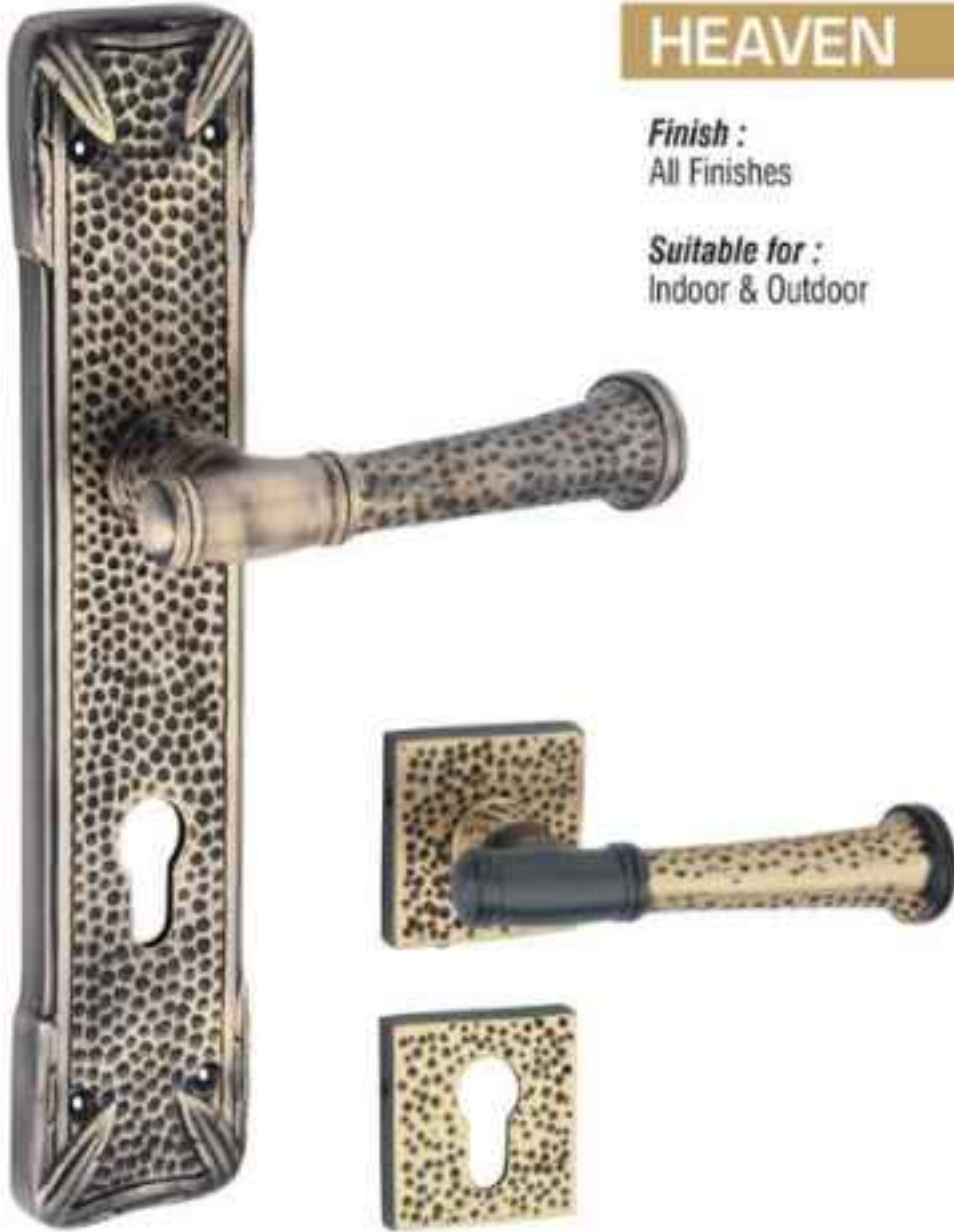

ALLUR

Finish :
 N/S, Antique, Rose Gold

Suitable for :
 Indoor & Outdoor

White

Rose Gold Glossy

Matt Brush Antique

(*ALL MRP ONLY PAIR)

Size	Reg. Finish	Sp. Finish	PVD/Italian
10" (250mm)	₹ 3990/-	₹ 4590/-	₹ 5290/-
On Rose	₹ 3990/-	₹ 4590/-	₹ 5290/-