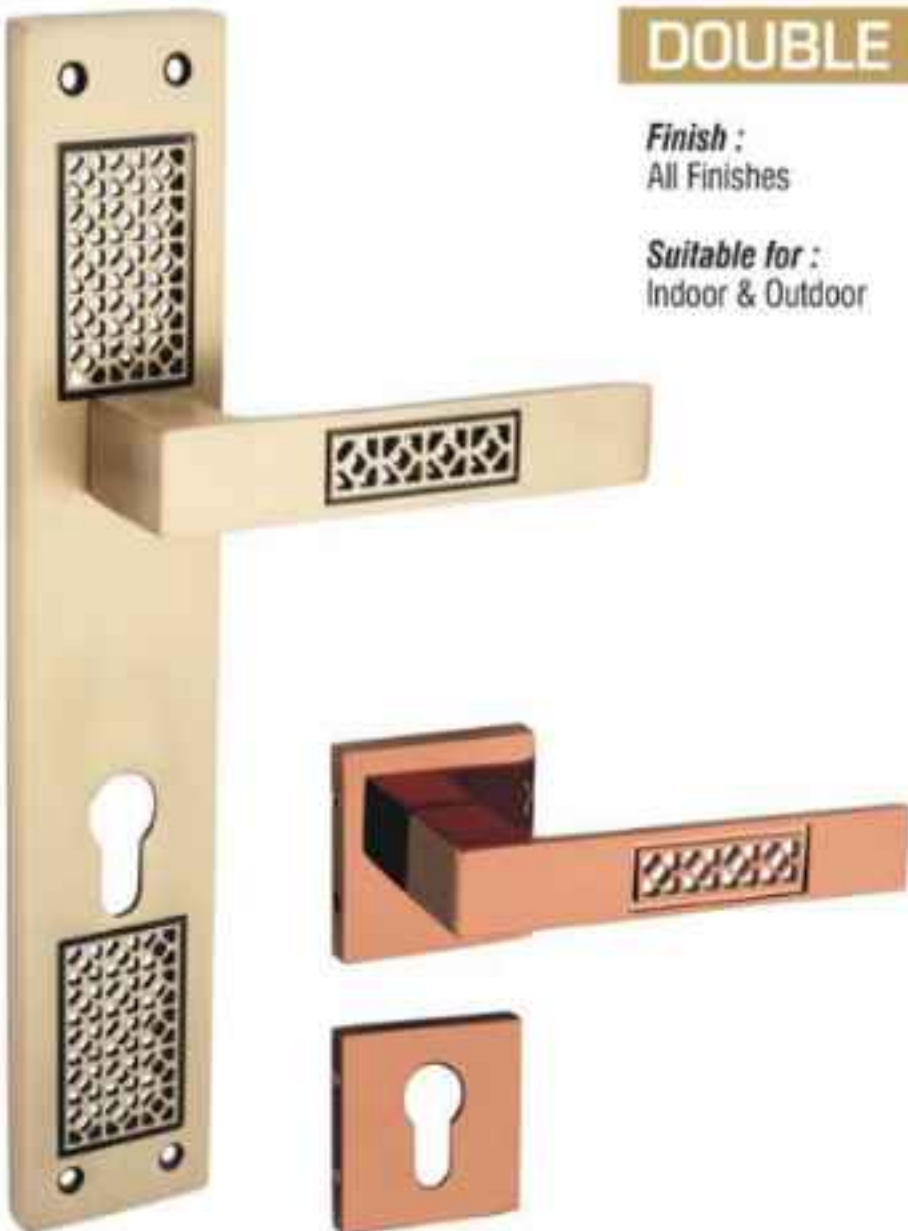

DOUBLE MESH

Finish :
All Finishes

Suitable for :
Indoor & Outdoor

(*ALL MRP ONLY PAIR)

Size	Reg. Finish	Sp. Finish	PVD/Italian
11" (275mm)	₹ 9990/-	₹ 10490/-	₹ 11990/-
Double Mesh on Rose	₹ 4990/-	₹ 5490/-	₹ 5990/-