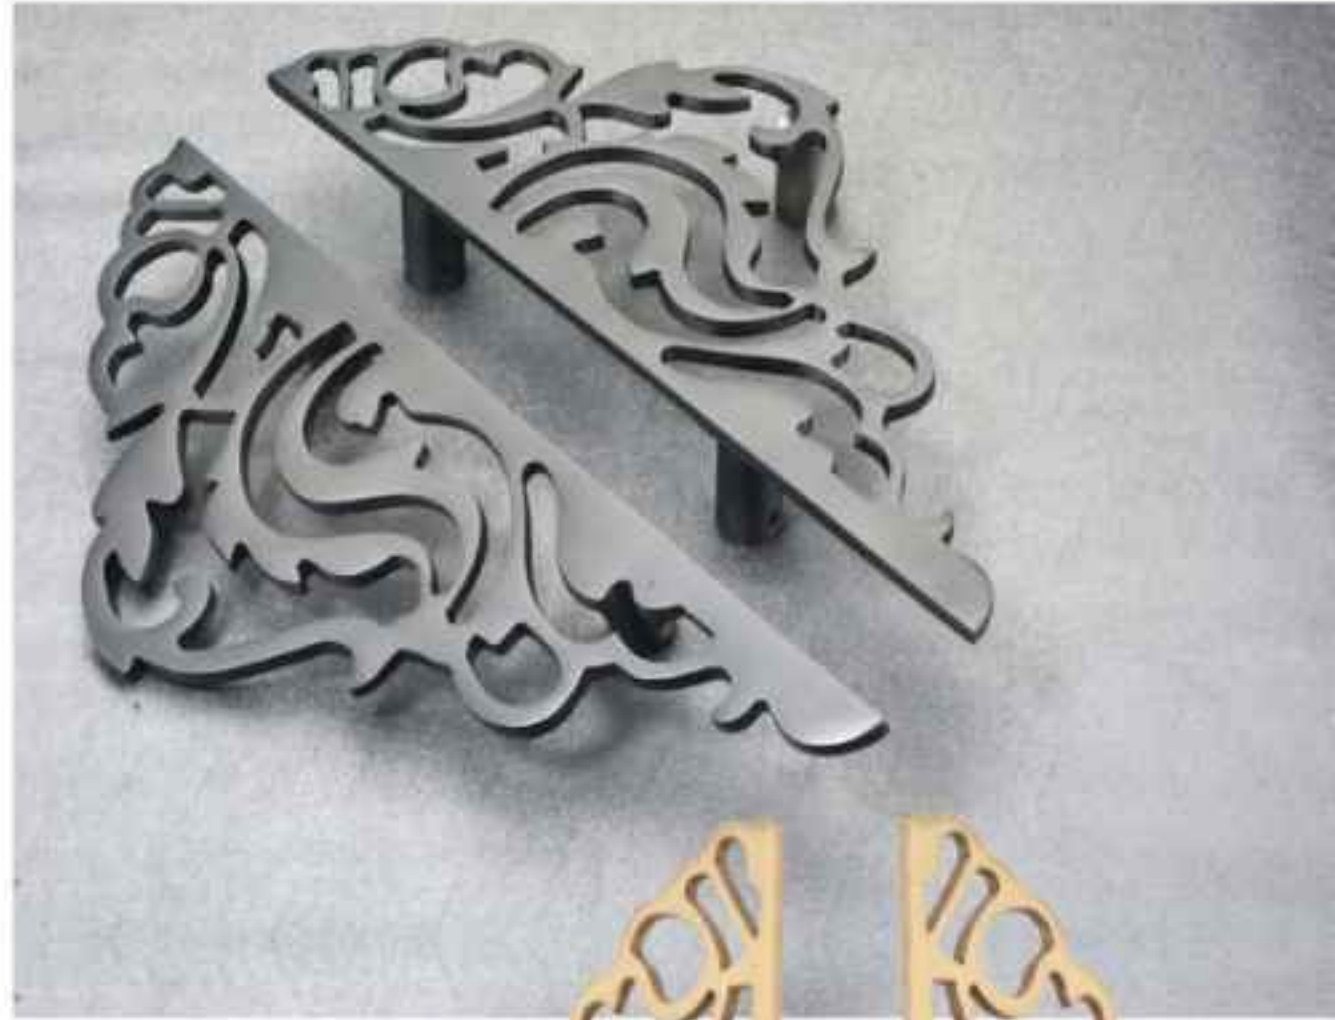

BUTTERFLY

Size	Reg. Finish	Sp. Finish	PVD/Italian
6"	₹ 2990/-	₹ 3490/-	₹ 3990/-
12"	₹ 4990/-	₹ 5690/-	₹ 6590/-
18"	₹ 8990/-	₹ 9990/-	₹ 10990/-

SURYA CHAKKRA

Size	N/S & Ant.	Spcl. Finish	Other Finish
12"	₹ 5490/-	₹ 6290/-	₹ 6990/-