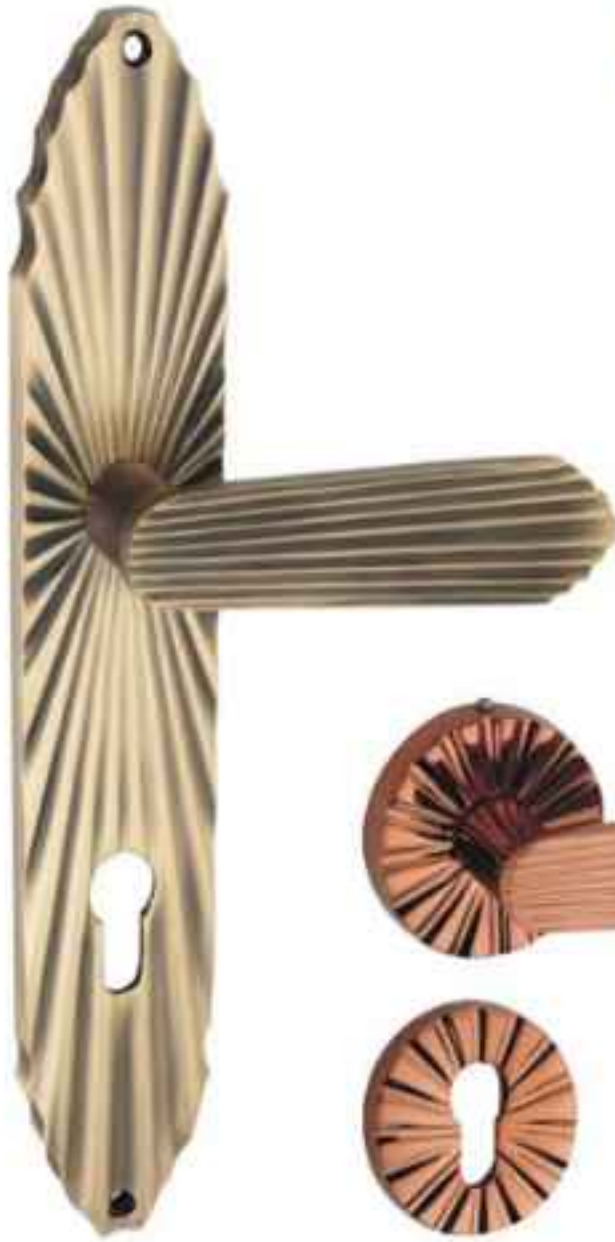

GLAMOUR

Finish :
All Finishes

Suitable for :
Indoor & Outdoor

(*ALL MRP ONLY PAIR)

Size	Reg. Finish	Sp. Finish	PVD/Italian
11" (275mm)	₹ 5990/-	₹ 6990/-	₹ 7990/-
On Rose	₹ 3990/-	₹ 4590/-	₹ 5290/-