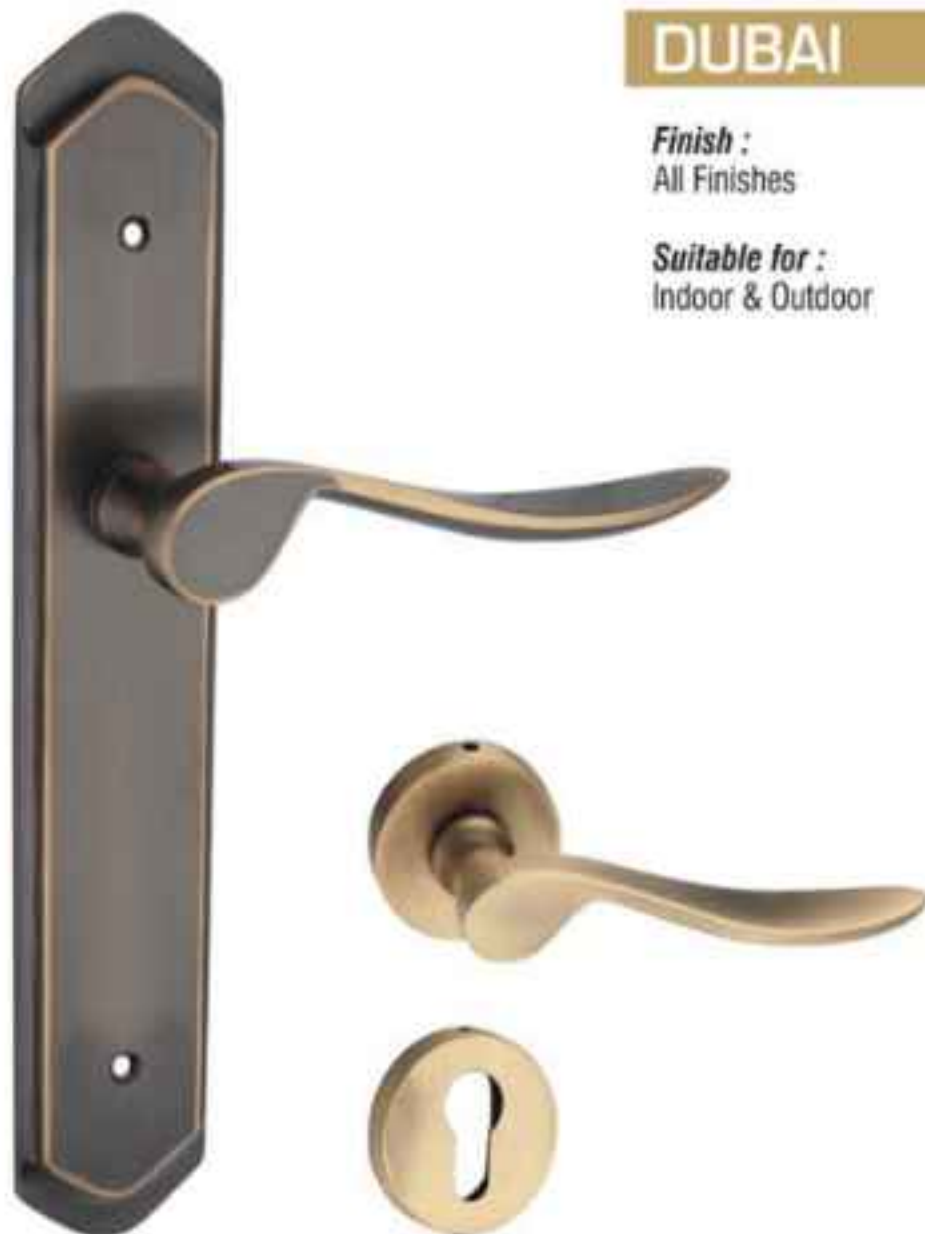

SMASH

Finish :
 All Finishes

Suitable for :
 Indoor & Outdoor

Copper

Matt Brush Antique

(*ALL MRP ONLY PAIR)

Size	Reg. Finish	Sp. Finish	PVD/Italian
10" (250mm)	₹ 4090/-	₹ 4690/-	₹ 5390/-
On Rose	₹ 3990/-	₹ 4590/-	₹ 5290/-