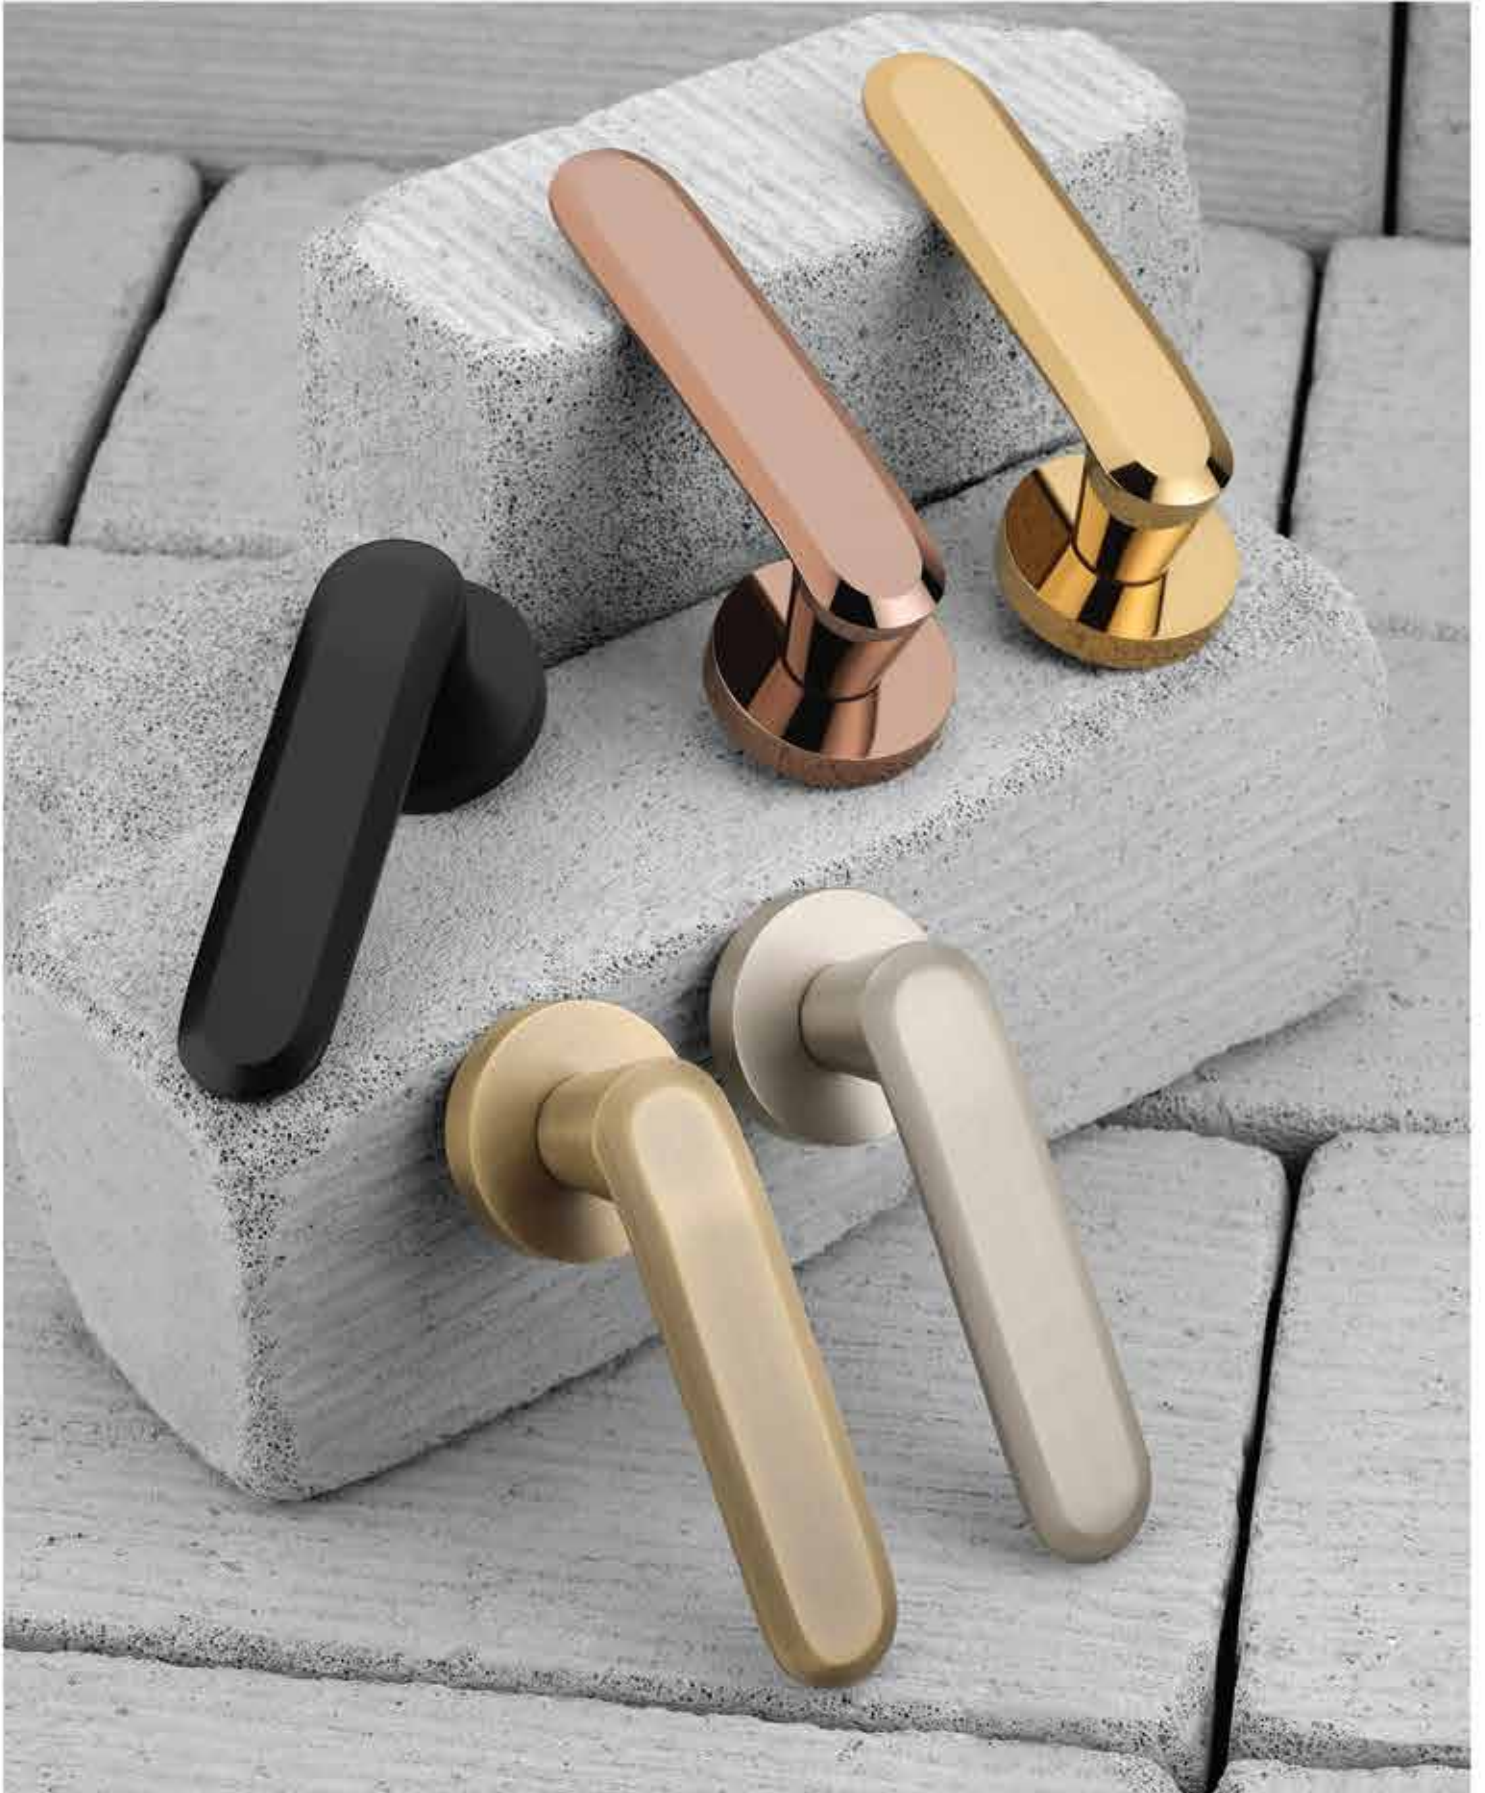

MORTISE HANDLE

MH 90771

MATERIAL : PURE BRASS
DESIGN REGISTERED

DIMENSION			MRP					
CENTERS	LENGTH	PROJECTION	BA	BLACK	PVD GOLD	PVD ROSEGOLD	SS MATT	PACKING
--	144	046	₹4122	₹4268	₹4860	₹4860	₹4122	1 set