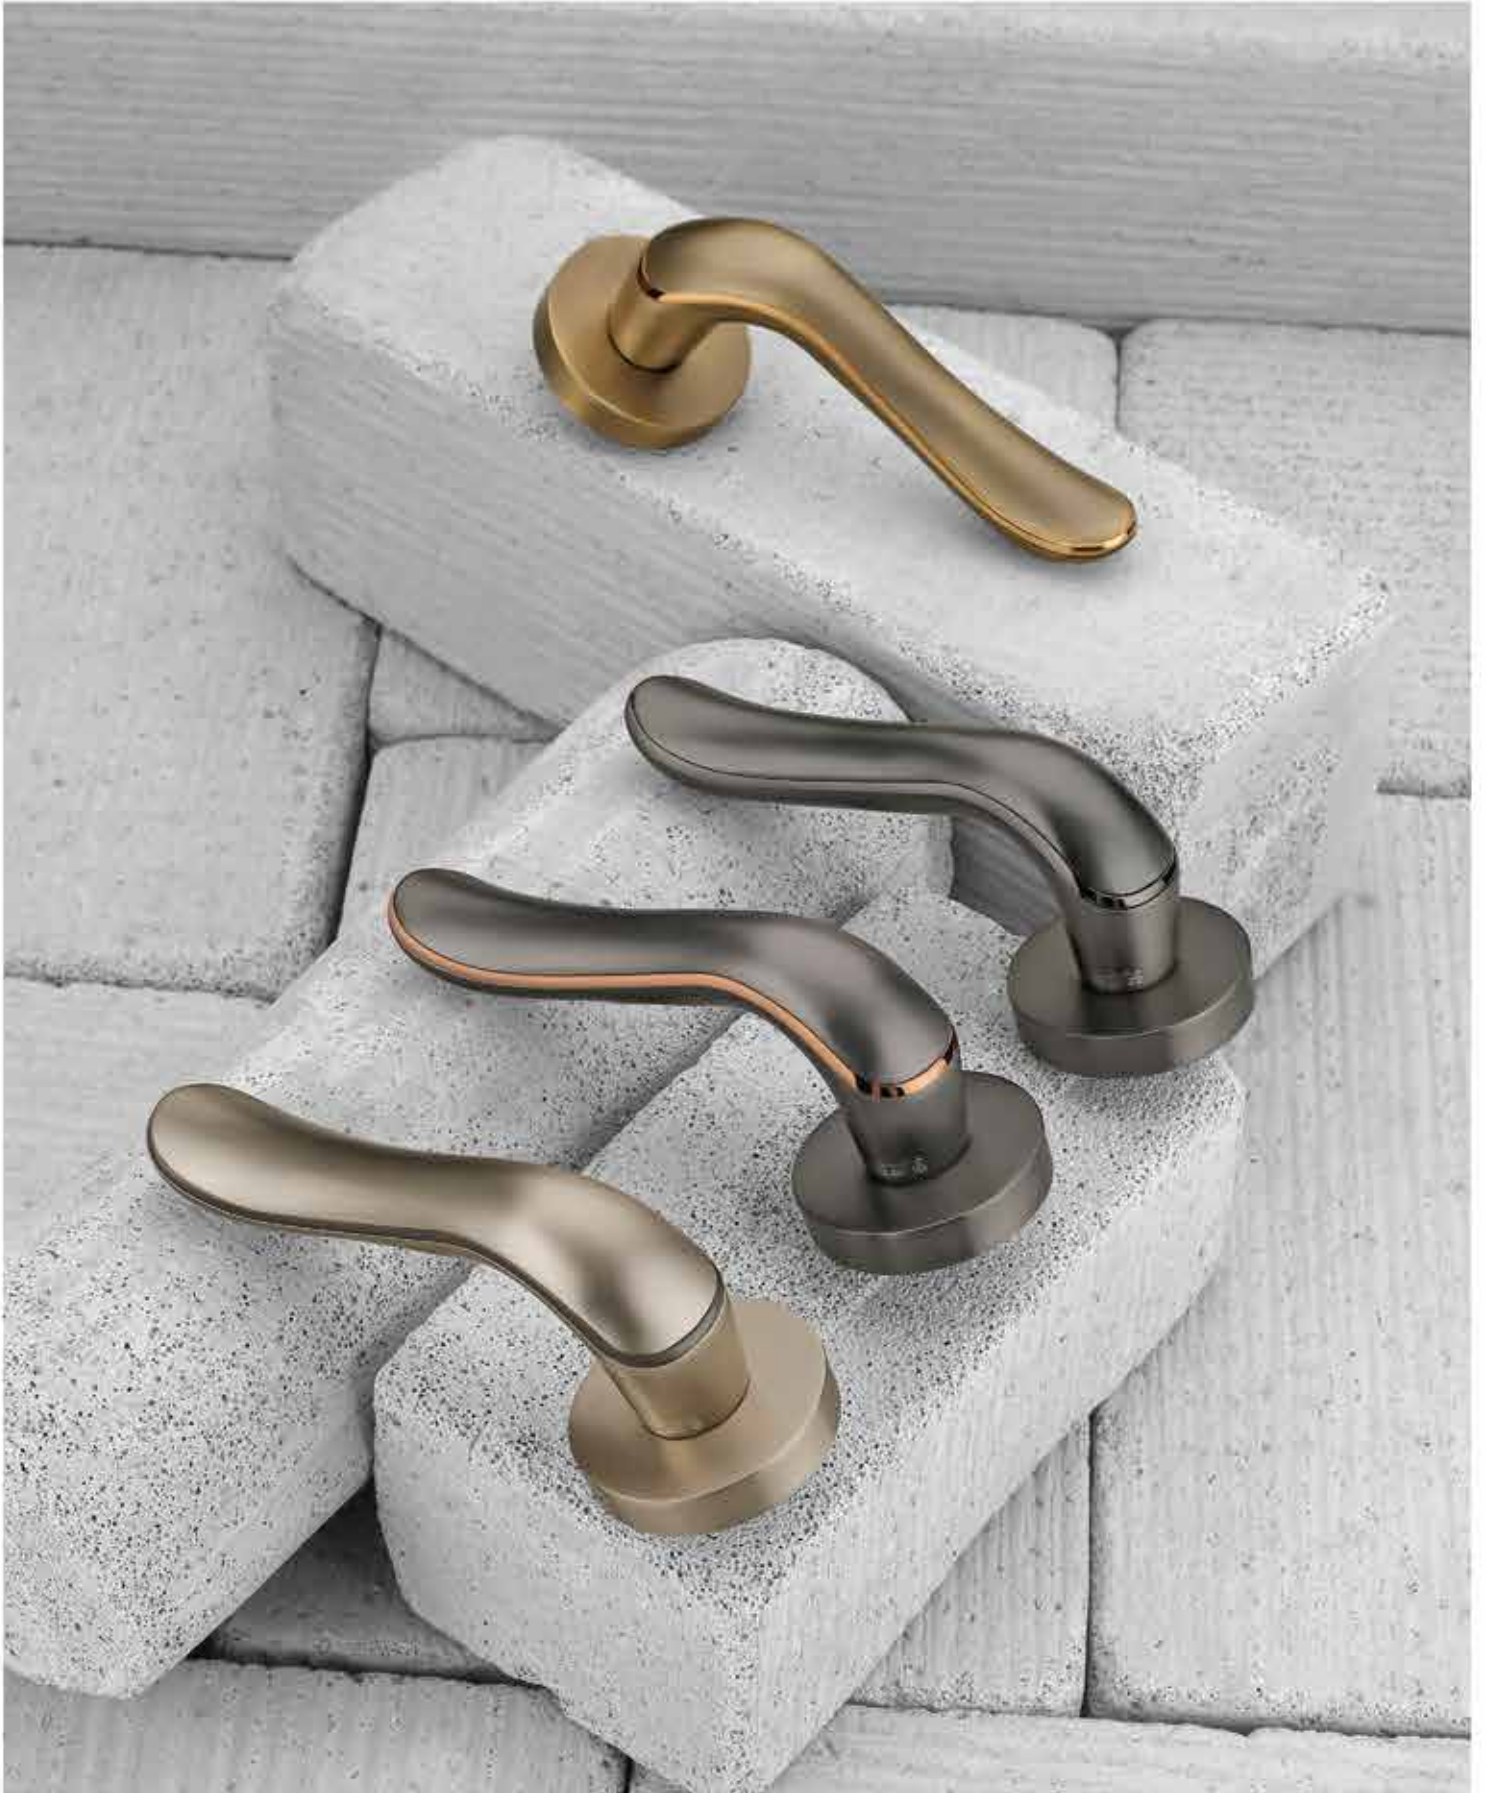

MORTISE HANDLE

MH 90009

MATERIAL : ZAMAK
DESIGN REG. NO. : 336892-001

DIMENSION			MRP				PACKING
CENTERS	LENGTH	PROJECTION	BA/PVD GOLD	GREY BN	SS/GREY	GREY/PVD ROSEGOLD	
--	154	070	₹3330	₹2691	₹2691	₹3330	1 set