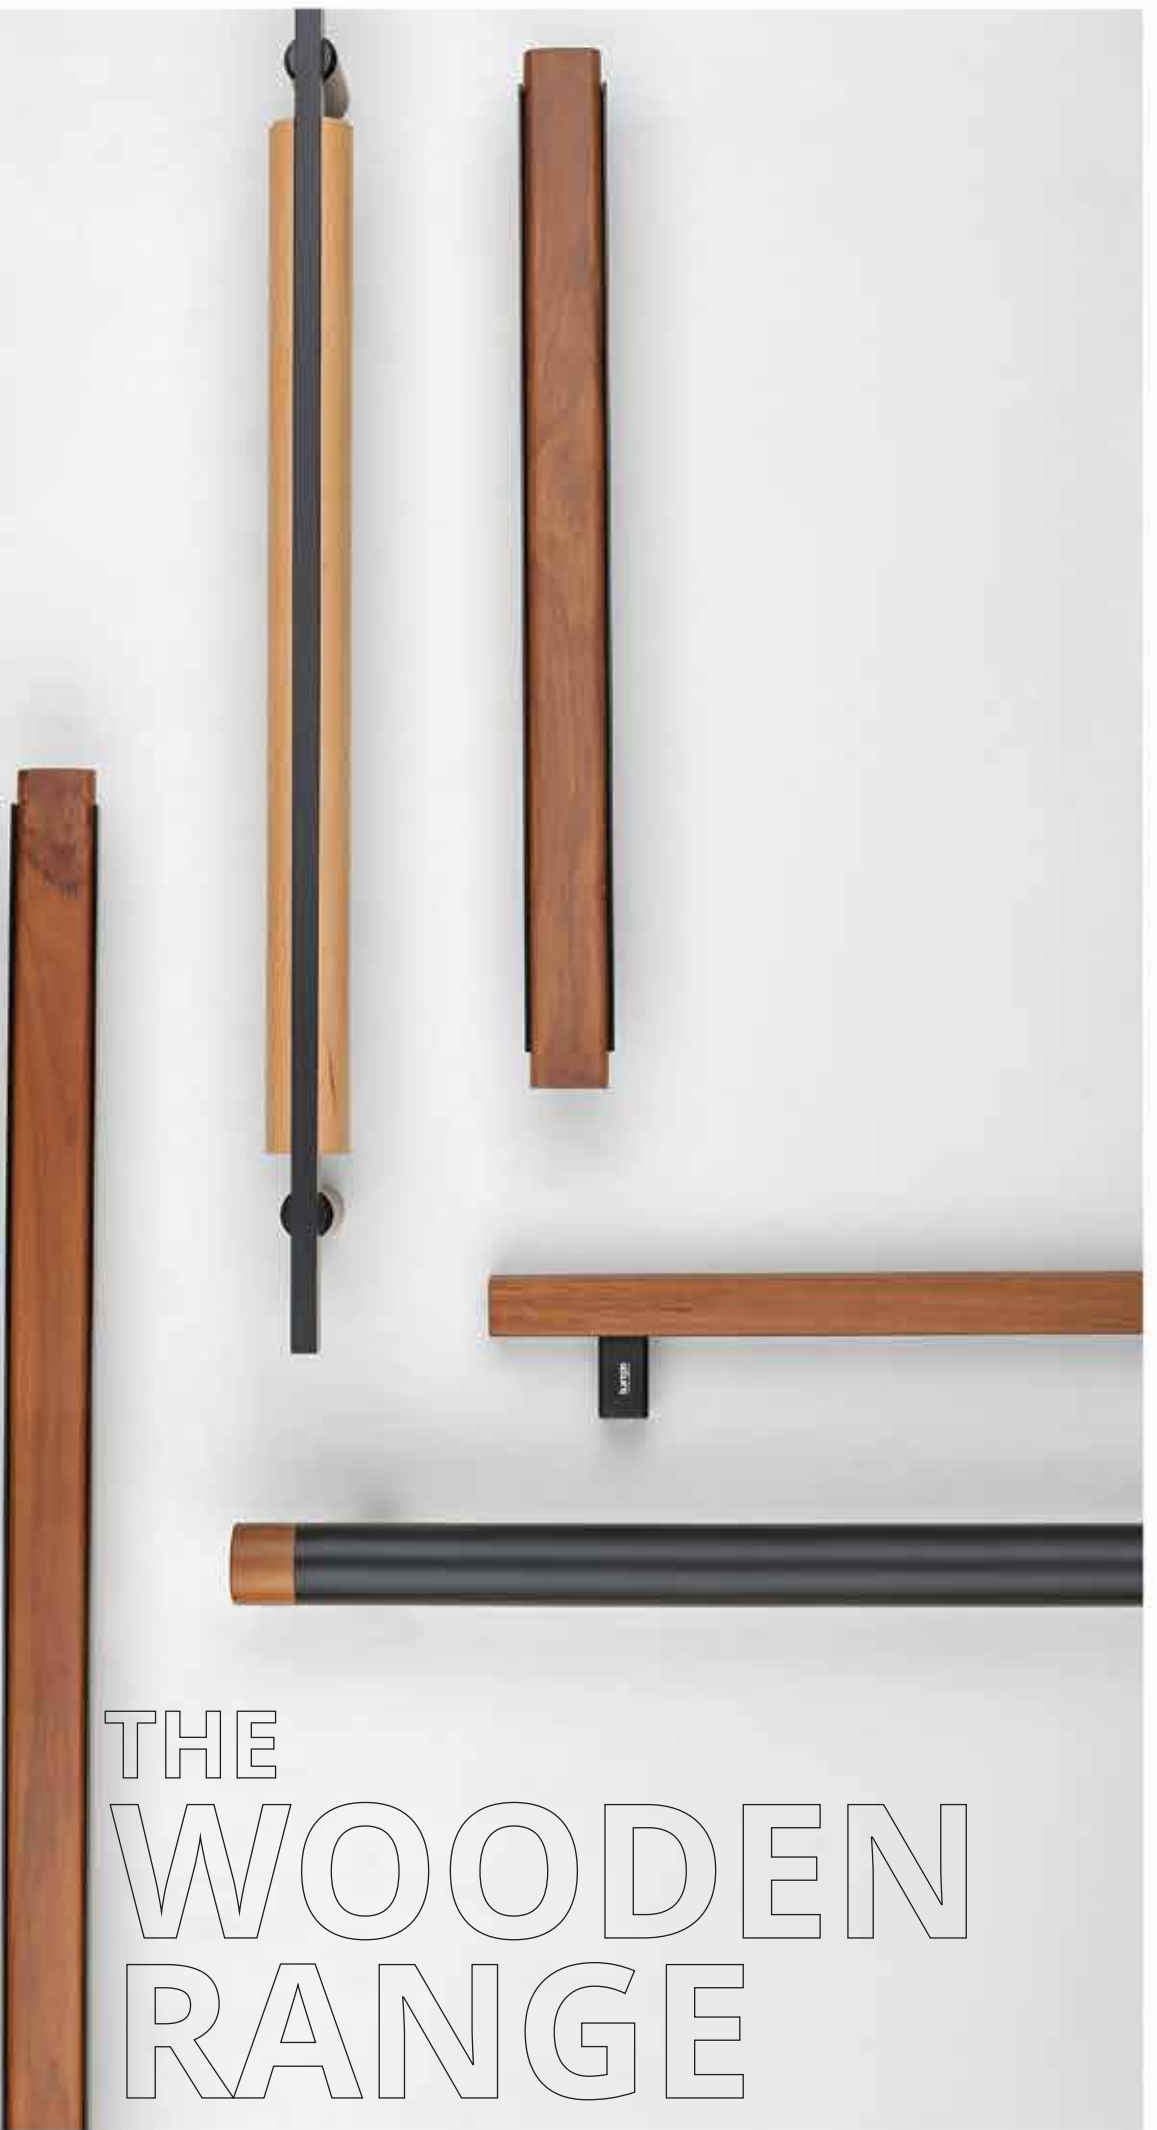

DOOR PULLS

THE  
WOODEN  
RANGE

**DH 612**

MATERIAL : ALUMINIUM  
DESIGN REGISTERD

DIMENSION			MRP	
CENTERS	LENGTH	PROJECTION	WOOD	PACKING
450	560	065	₹2295	01
900	1014	065	₹3996	01
1500	1600	065	₹5994	01

# DOOR PULLS THE WOODEN RANGE

ALSO AVAILABLE IN GLASS DOOR HANDLE