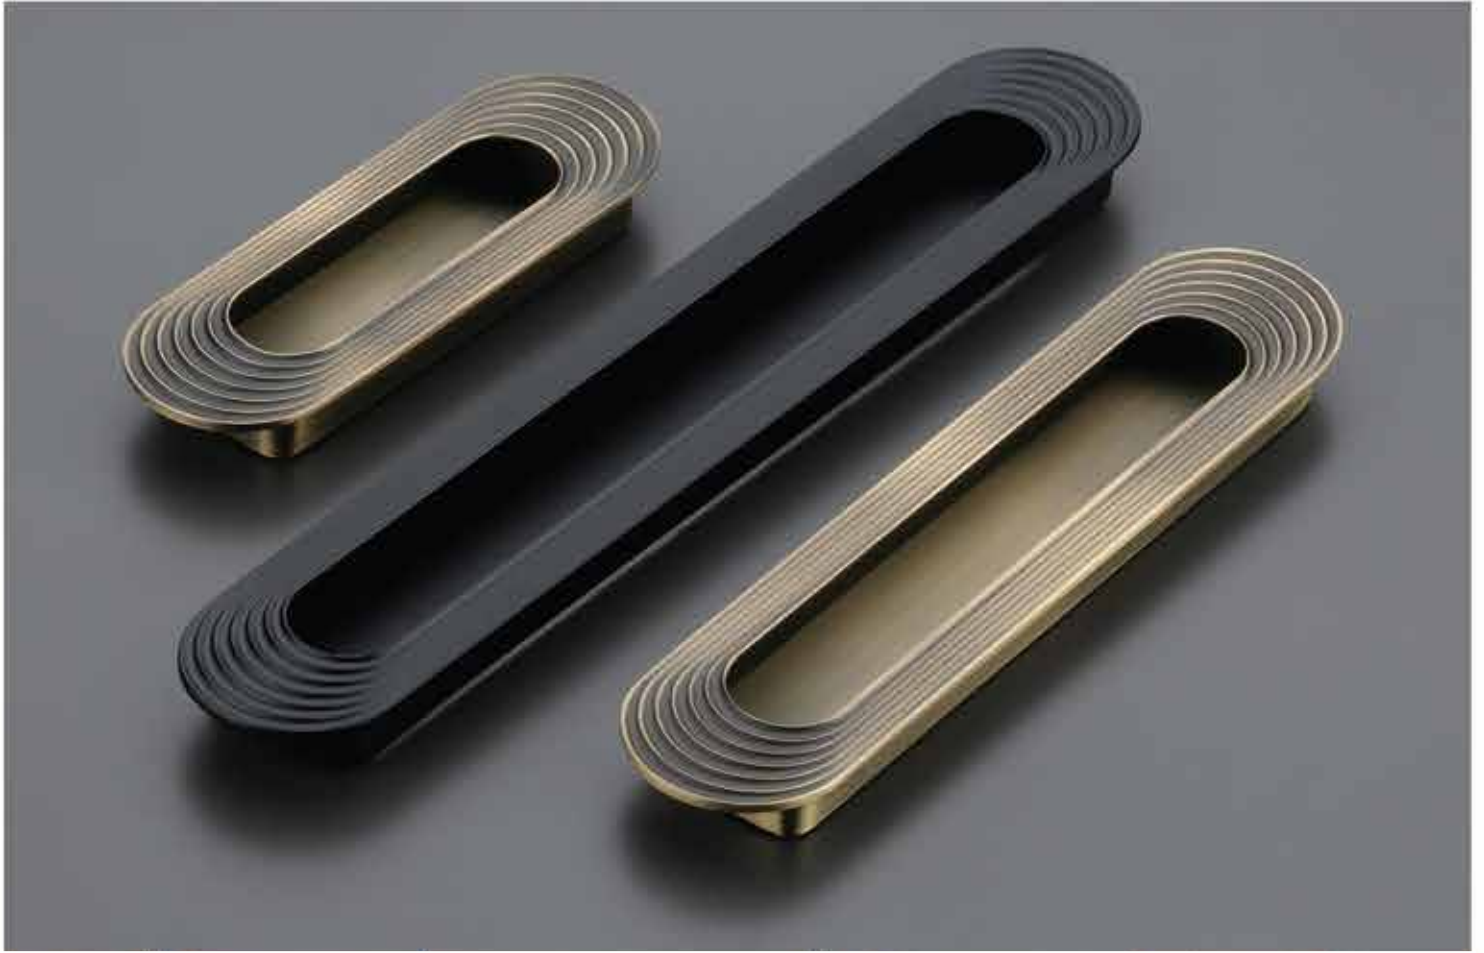

DP 562

MATERIAL : ZAMAK

CENTERS	DIMENSION		MRP		
	LENGTH	PROJECTION	A.BRASS	BLACK	PACKING
096	133	012	₹567	₹540	15
160	197	012	₹864	₹792	10
224	260	012	₹1098	₹1053	10