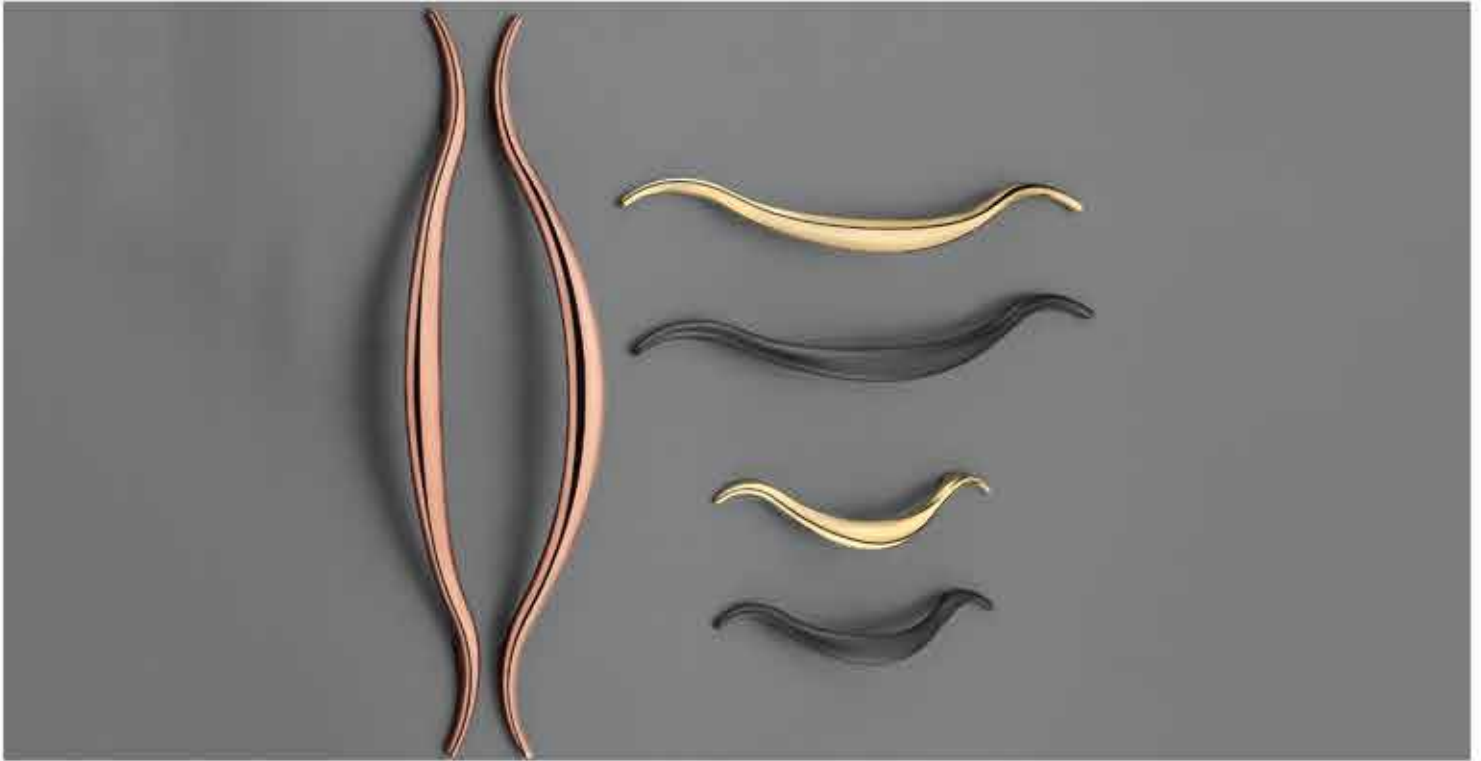

CABINET PULLS

CH 14012

MATERIAL : ZAMAK
DESIGN REGISTERED

DIMENSION			MRP			
CENTERS	LENGTH	PROJECTION	BLACK	PVD GOLD	PVD ROSEGOLD	PACKING
096(5.5")	138	26	₹333	₹450	₹450	25
160(9")	228	29	₹594	₹792	₹792	20
224(12")	316	29	₹936	₹1098	₹1098	15