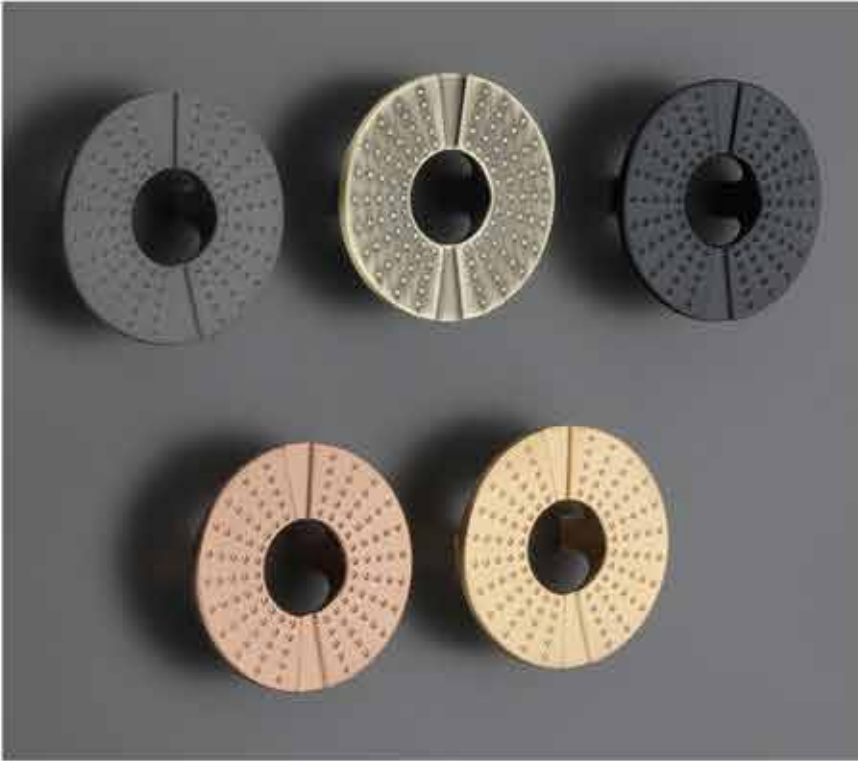

KN 5011

MATERIAL : ZAMAK

DIMENSION			MRP					
CENTERS	LENGTH	PROJECTION	BLACK	PVD GOLD MATT	PVD ROSEGOLD MATT	A.BRASS	UV GREY	PACKING
032	060	022	₹378	₹495	₹495	₹378	₹378	20

DH 5011

MATERIAL : ZAMAK

DIMENSION			MRP					
CENTERS	LENGTH	PROJECTION	BLACK	PVD GOLD MATT	PVD ROSEGOLD MATT	A.BRASS	UV GREY	PACKING
100	150	040	₹1692	₹1998	₹1998	₹1692	₹1692	02

KN 5014

MATERIAL : ZAMAK

DIMENSION			MRP				
CENTERS	LENGTH	PROJECTION	BLACK	PVD GOLD	PVD ROSEGOLD	SS MATT	PACKING
032	064	021	₹396	₹468	₹468	₹396	20

DH 5014

MATERIAL : ZAMAK

DIMENSION			MRP				
CENTERS	LENGTH	PROJECTION	BLACK	PVD GOLD	PVD ROSEGOLD	SS MATT	PACKING
100	155	040	₹1692	₹1890	₹1890	₹1692	02