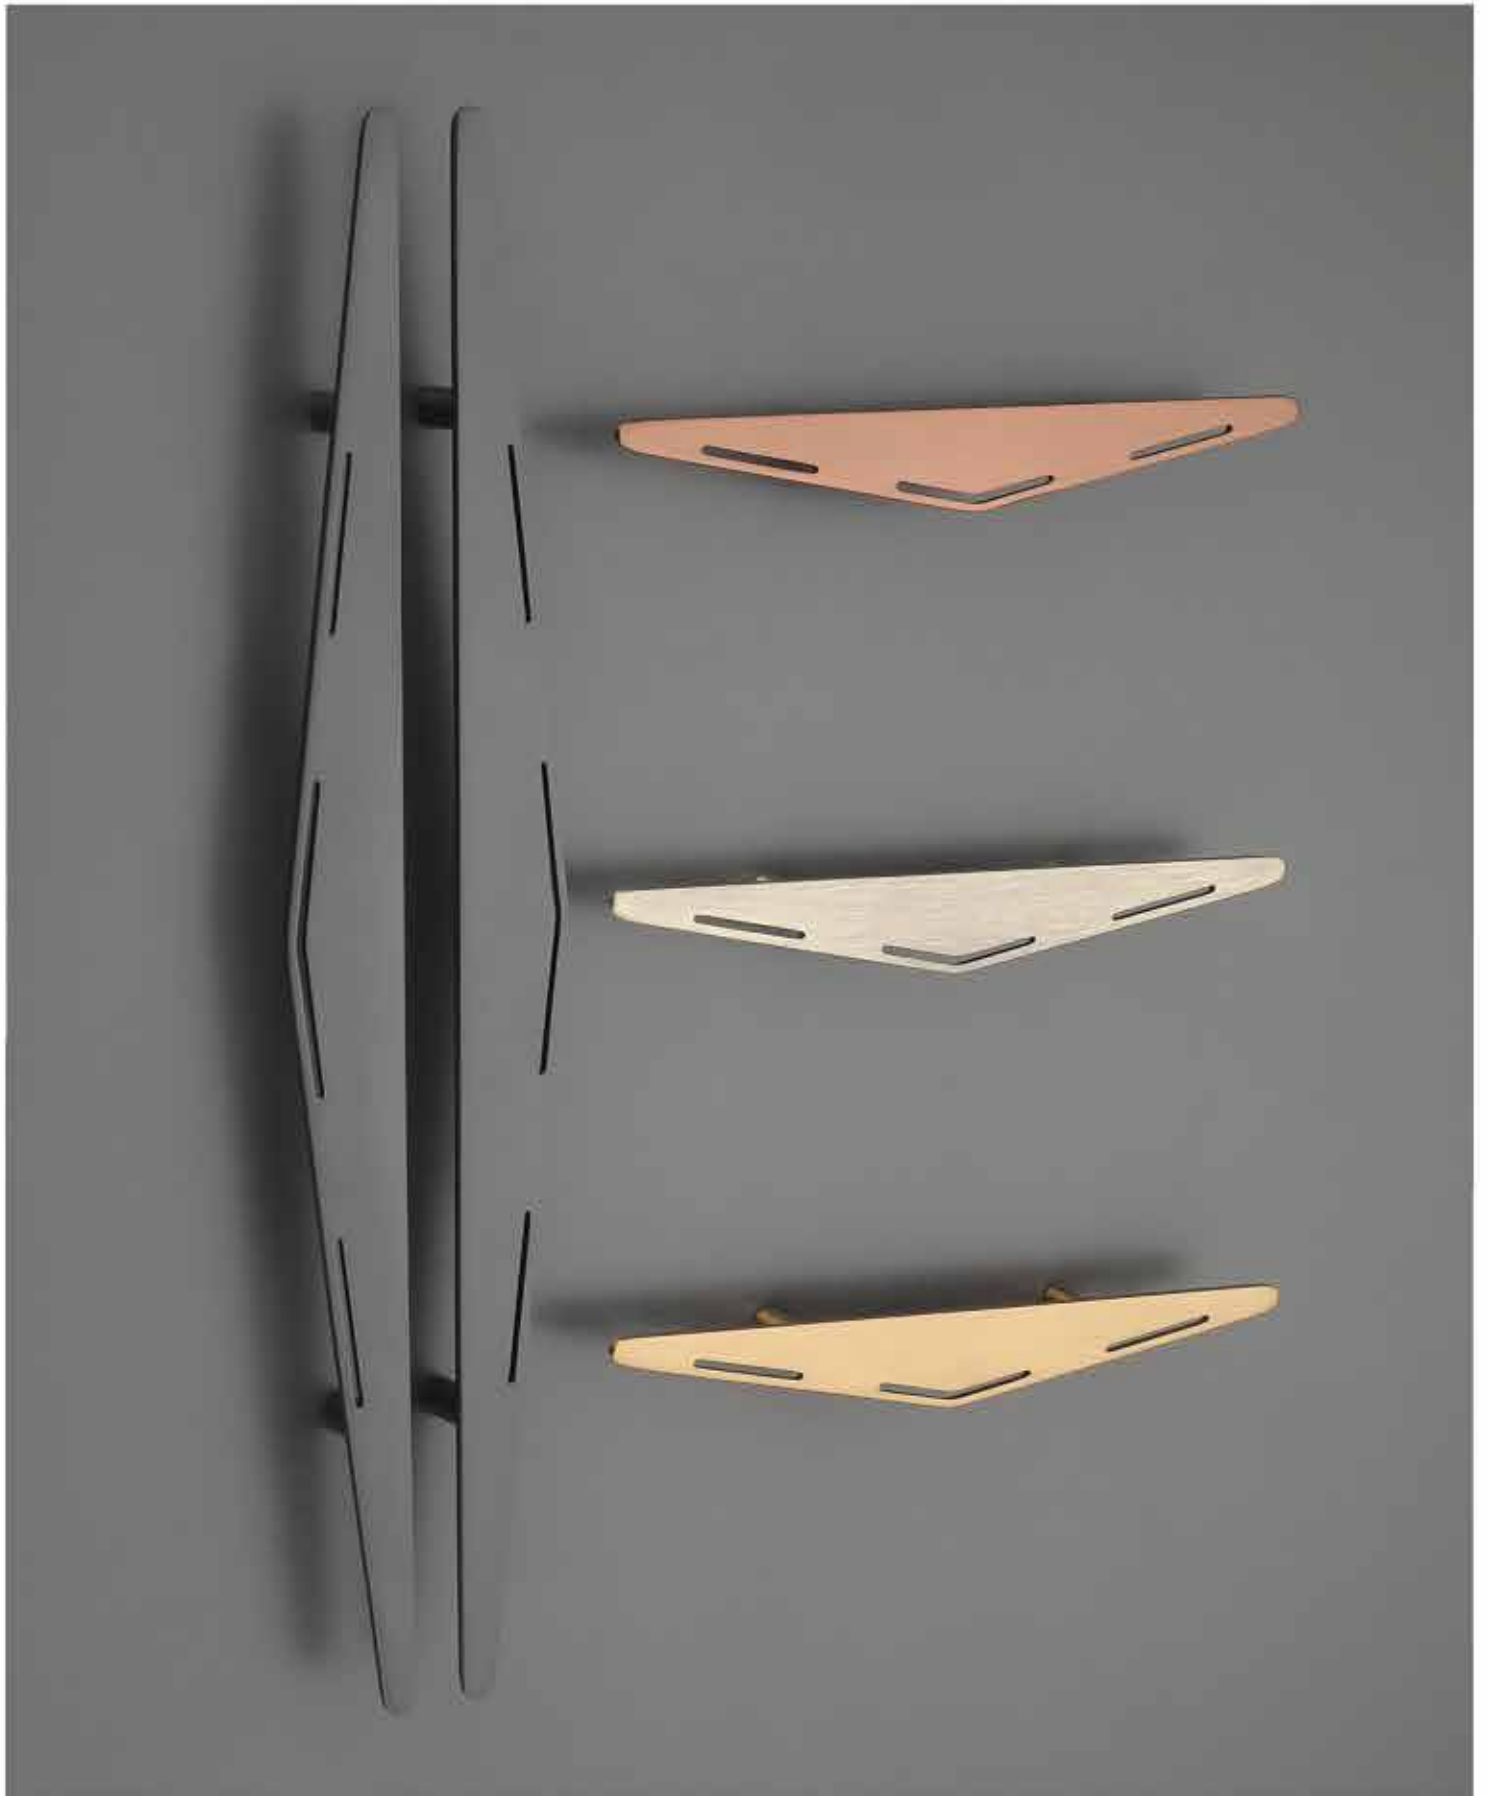

CH 60002

MATERIAL : ZAMAK

DIMENSION			MRP				PACKING
CENTERS	LENGTH	PROJECTION	A.BRASS	GREY	PVD GOLD MATT	PVD ROSE GOLD MATT	
096(9")	219	24	₹549	₹549	₹774	₹774	15
256(16")	403	26	₹1152	₹1152	₹1584	₹1584	10