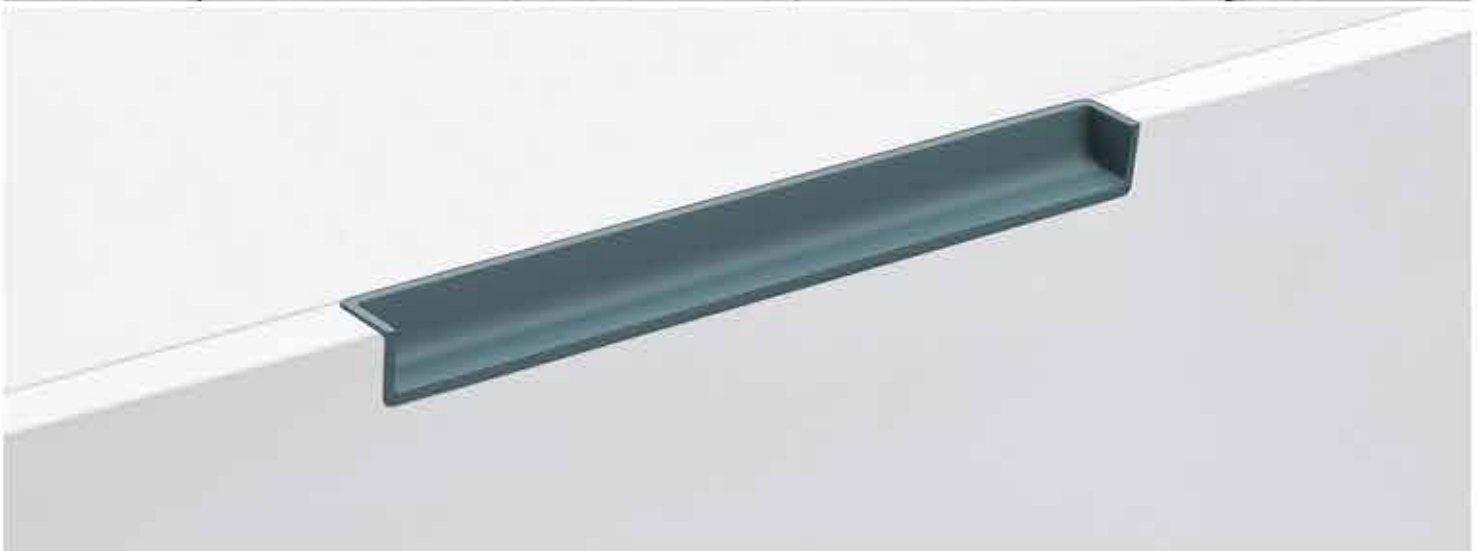

# CONCEALED HANDLES

**DP 90411**
**MATERIAL : ZAMAK**

DIMENSION			MRP										
CENTERS	LENGTH	PROJECTION	BLACK	WHITE	LILON BROWN	DESERT SAND	MINT GREEN	TURKISH BLUE	GREY	SILVER	TEAKWOOD	WALNUT	PACKING
--	190	--	₹540	₹540	₹540	₹540	₹540	₹540	₹540	₹540	₹594	₹594	15