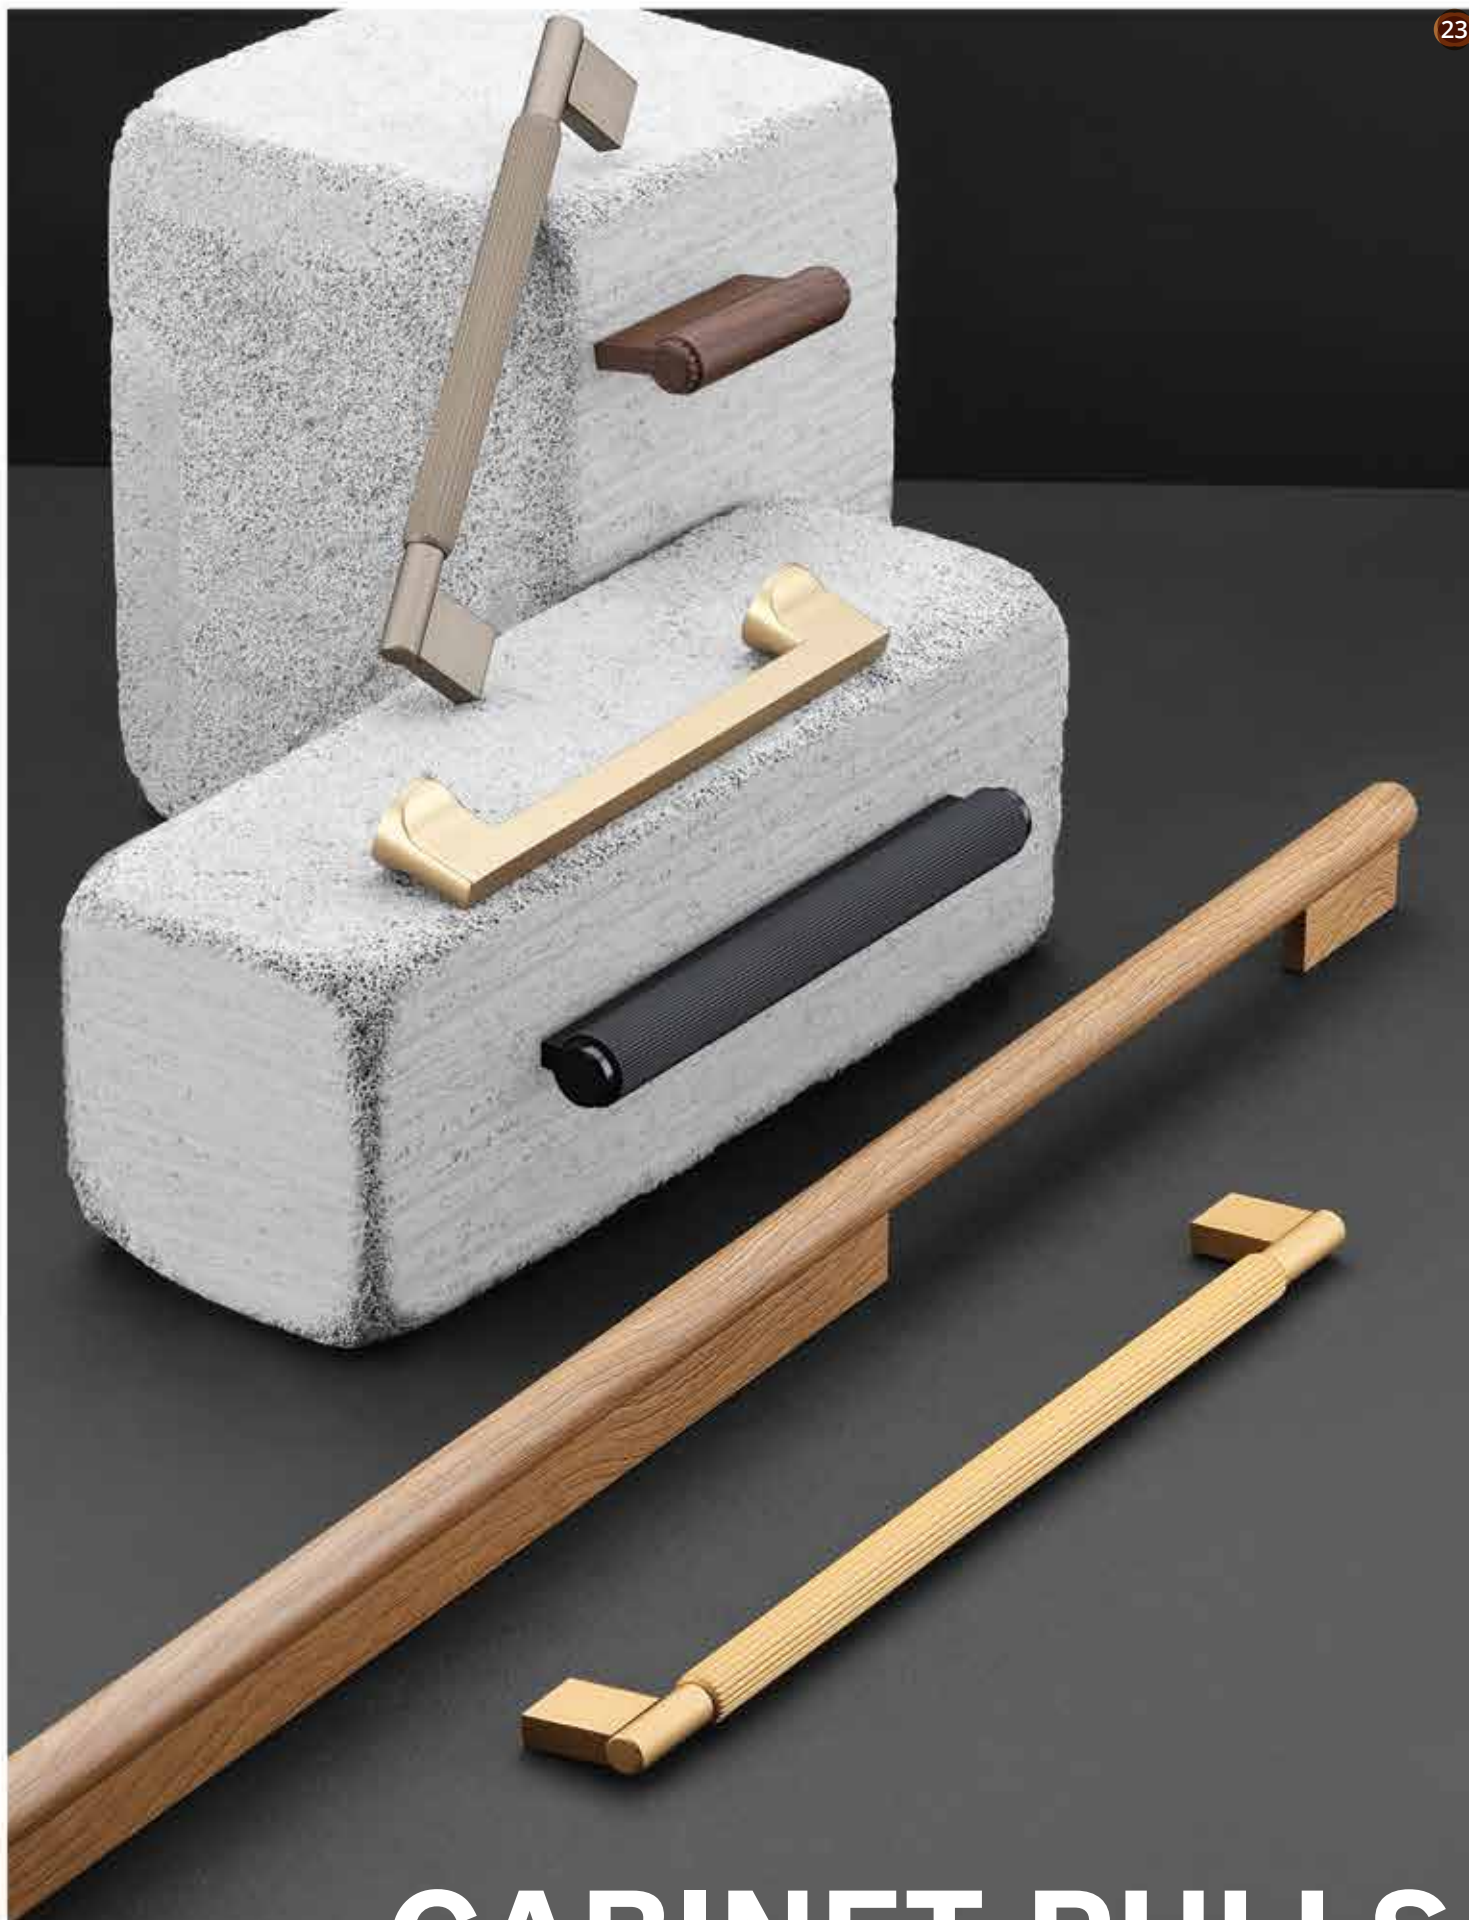

CABINET PULLS LONG RANGE