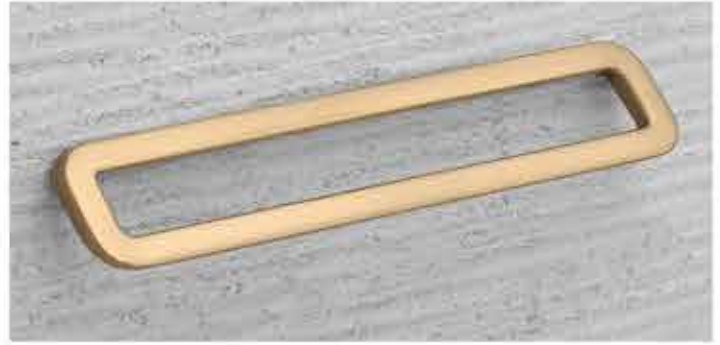

DP 90625

MATERIAL : ZAMAK
DESIGN REG. NO. : 336898-001

CENTERS	DIMENSION		MRP	
	LENGTH	PROJECTION	PVD GOLD MATT	PACKING
032	046	040	₹369	30
160	174	040	₹1044	20
256	270	040	₹1440	15