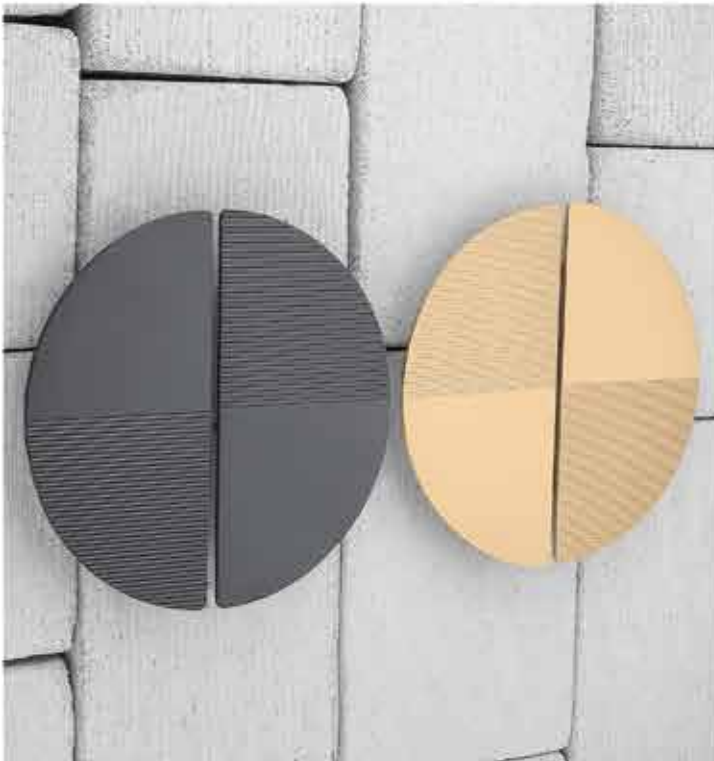

DH 90363

MATERIAL : STAINLESS STEEL

DIMENSION			MRP		PACKING
CENTERS	LENGTH	PROJECTION	PVD GOLD MATT	PVD BLACK MATT	
160	252	032	₹5400	₹5400	02