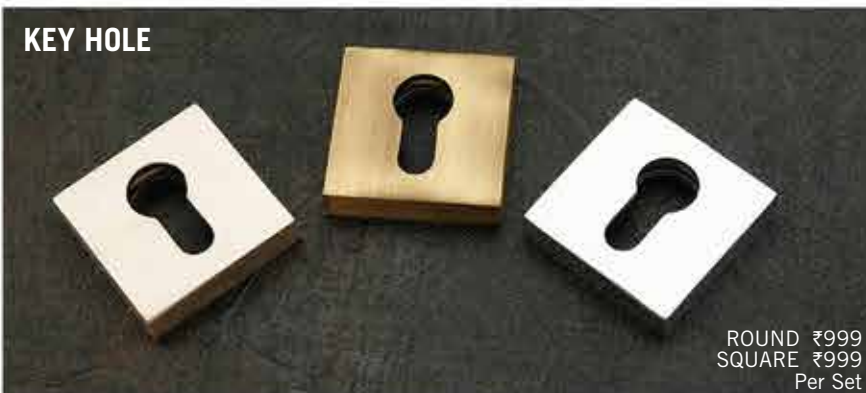

KEY HOLE

ROUND ₹999
SQUARE ₹999
Per Set