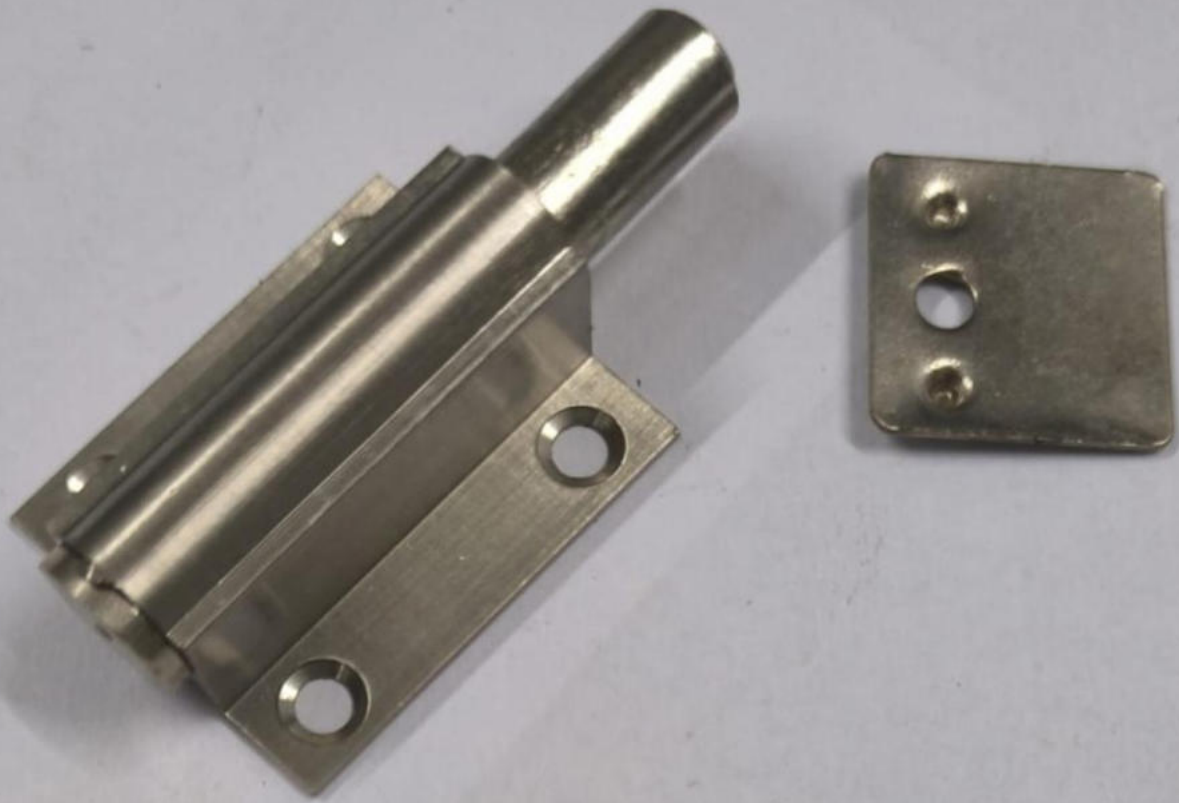

PUSH MAGNET (BRASS) RS - 60.00/