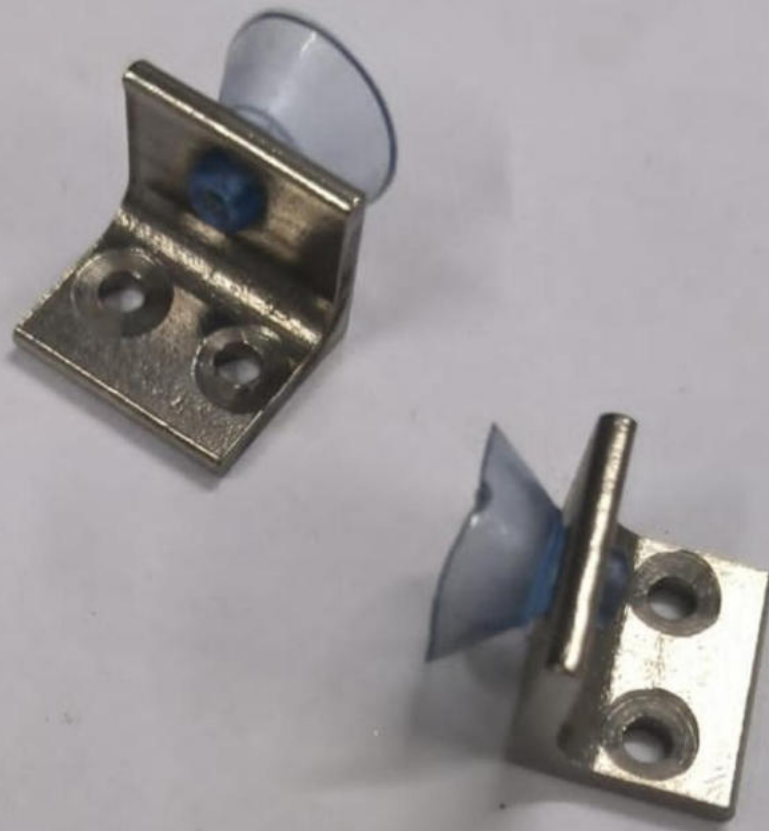

L - BUTTON (S.S) HEAVY  
(DOUBLE) RS - 9.75/

L-HINGES(NORMAL)S.S 6MM- 19.00  
12MM - 20.00/  
19MM- 21.00/

L-HINGES(S.S) LOCKING 6MM-20.00  
12MM - 21.00/  
19MM - 22.00/

CAMBOL ( BRASS) RS- 123.00/

CAMBOLT (ALUMINIUM) RS - 100/