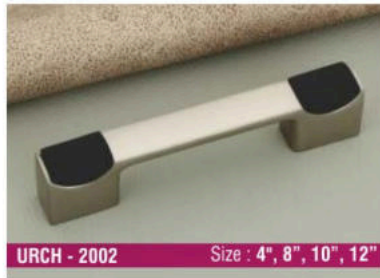

Exclusive Range of
Hardware Fittings

**UNIVERSAL
REAL**
Interior Choice Hardware Collection