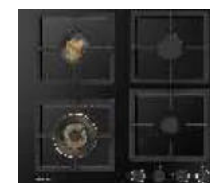

# Blaupunkt gas hobs – heat in its original form

Heat

5GH65BB390(60cm)

**SAP: 927161900 | MRP: 33,990**  
Tempered Black Glass 8mm  
3 Full Brass Burner  
Auto Ignition  
Cast Iron Pan supports  
Flame Failure Safety Device.  
Appliance(H x W x D): 8 x 59 x 51cm  
Installation(H x W x D): 5 x 56 x 49 cm