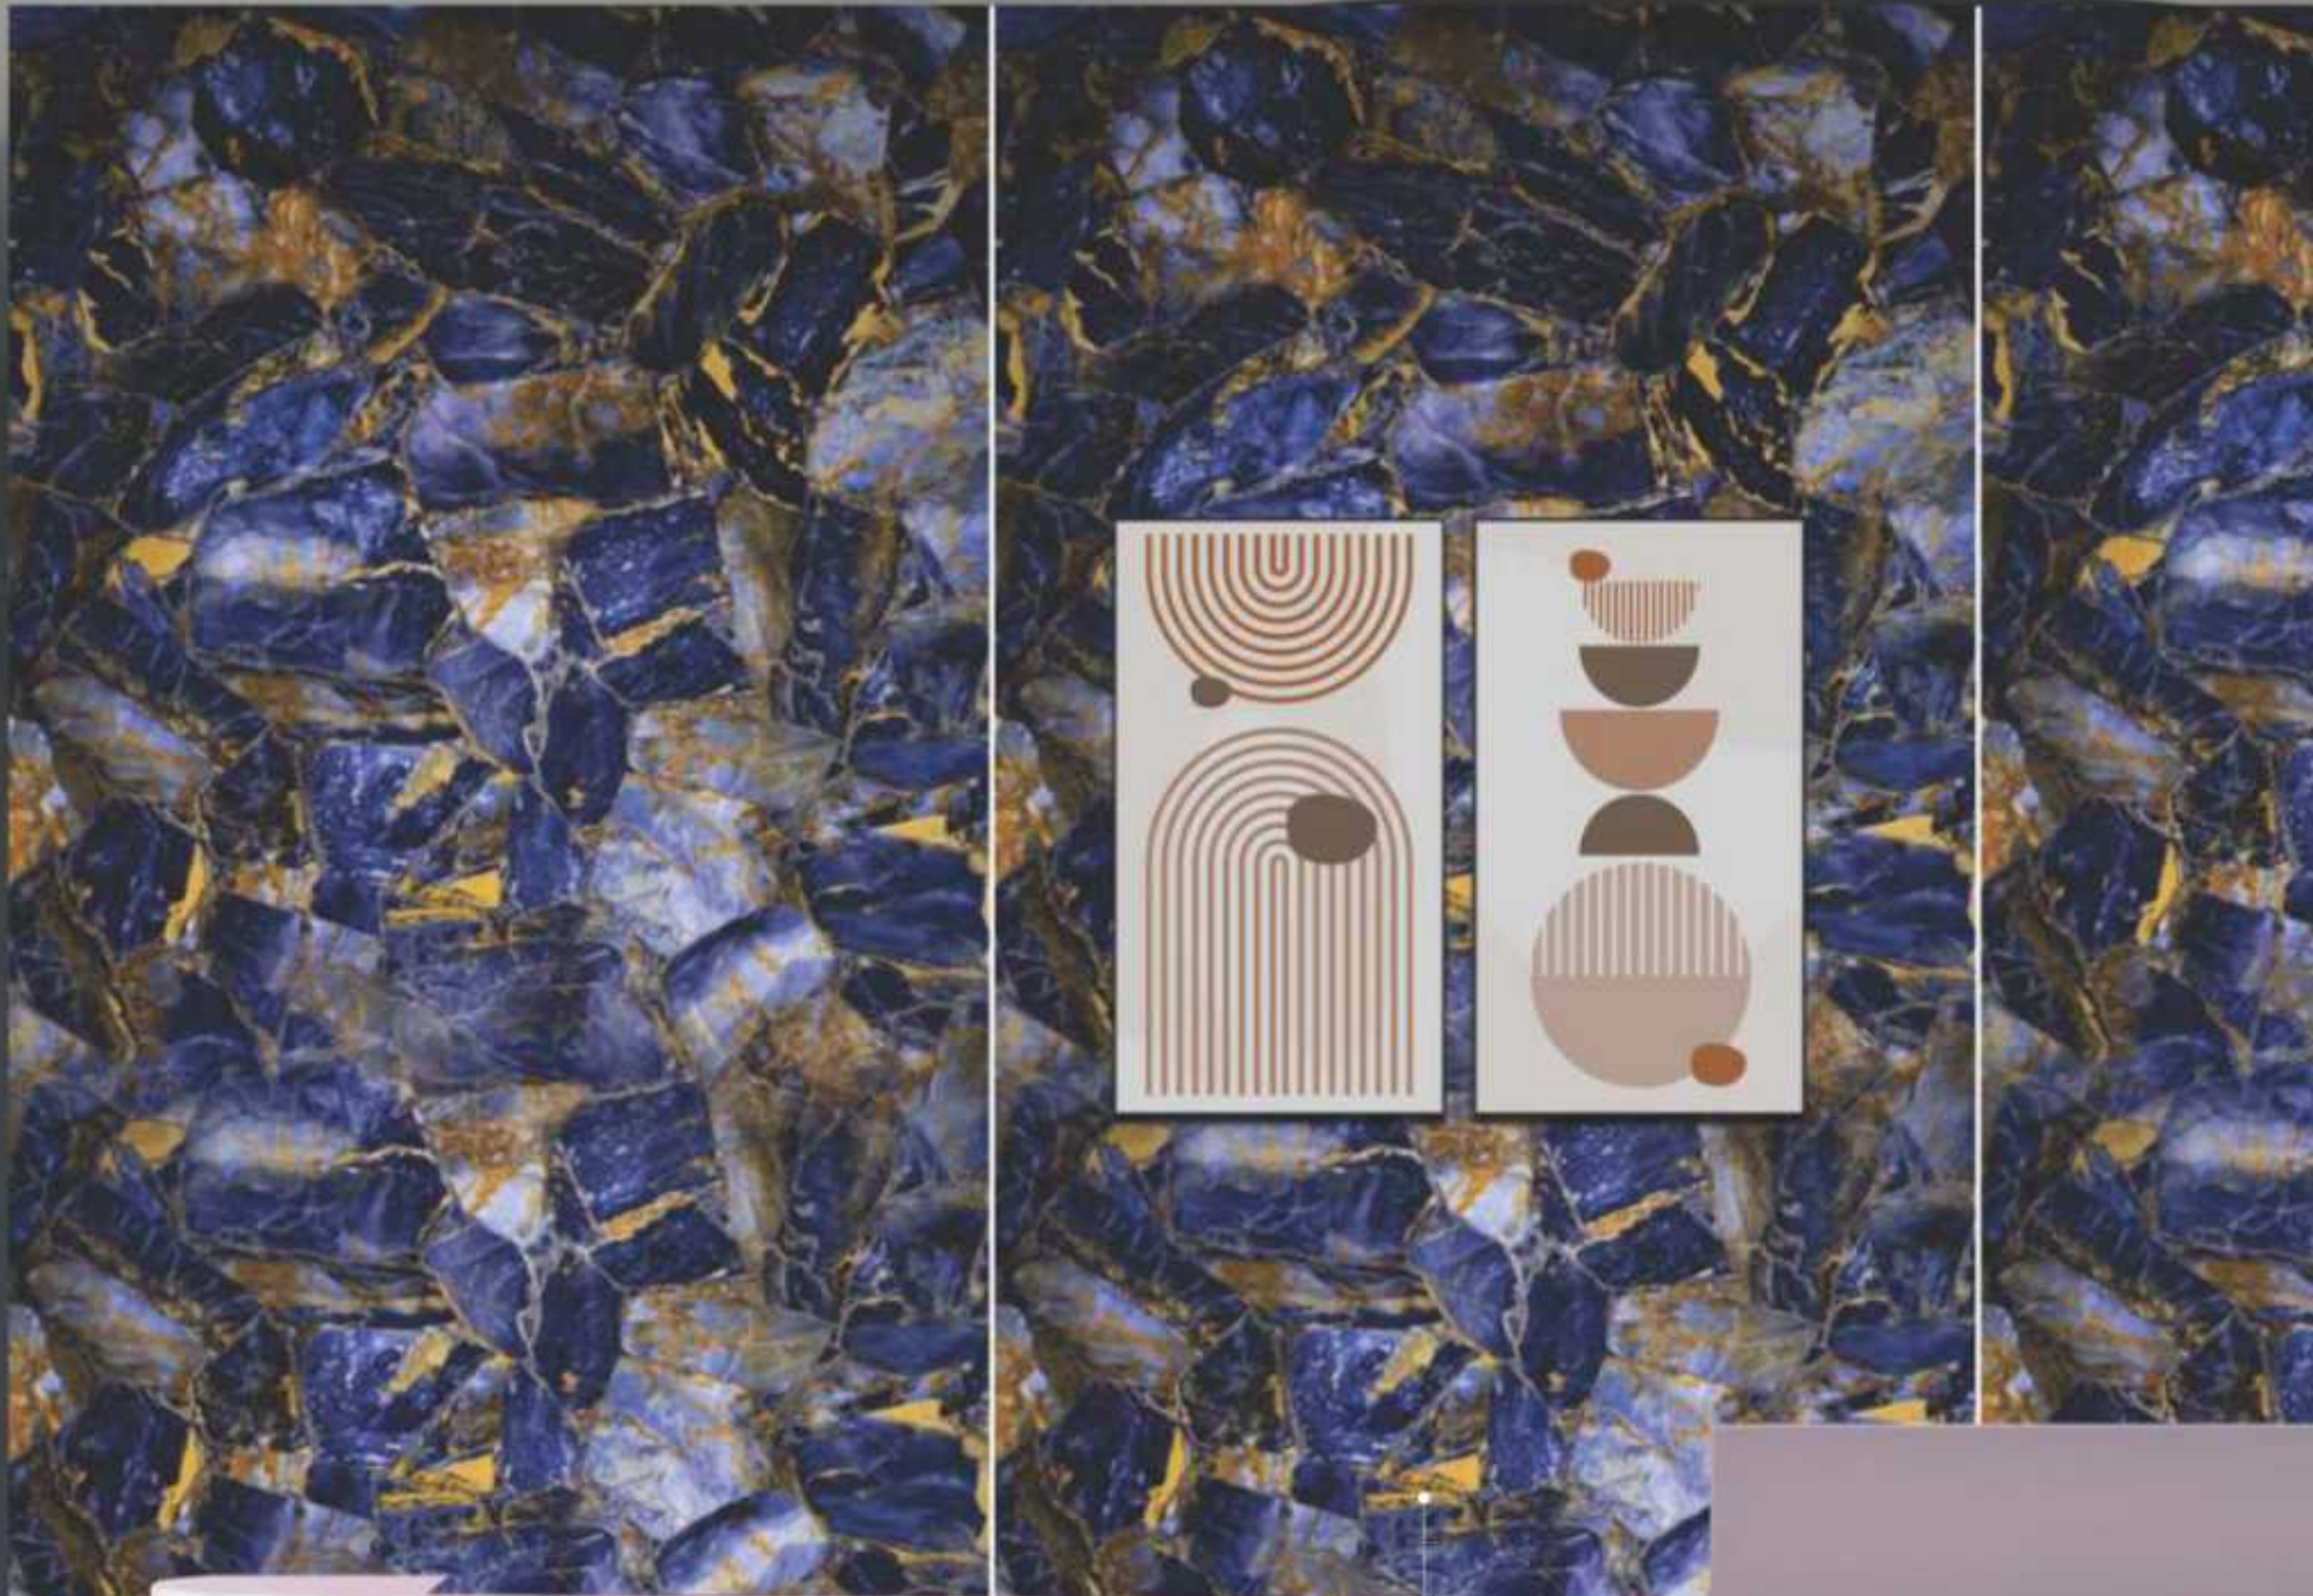

# QUEST PREMIUM PVC COLLECTION ITALIAN STONES

DLP - 4039

Scan QR Code  
For Full Sheet View

DLP - 4040

Scan QR Code  
For Full Sheet View

DLP - 4047

DL - 4049

Choose from the subtle marble collection that offers shades of white, affirmatively creating a sense of space and meaning.