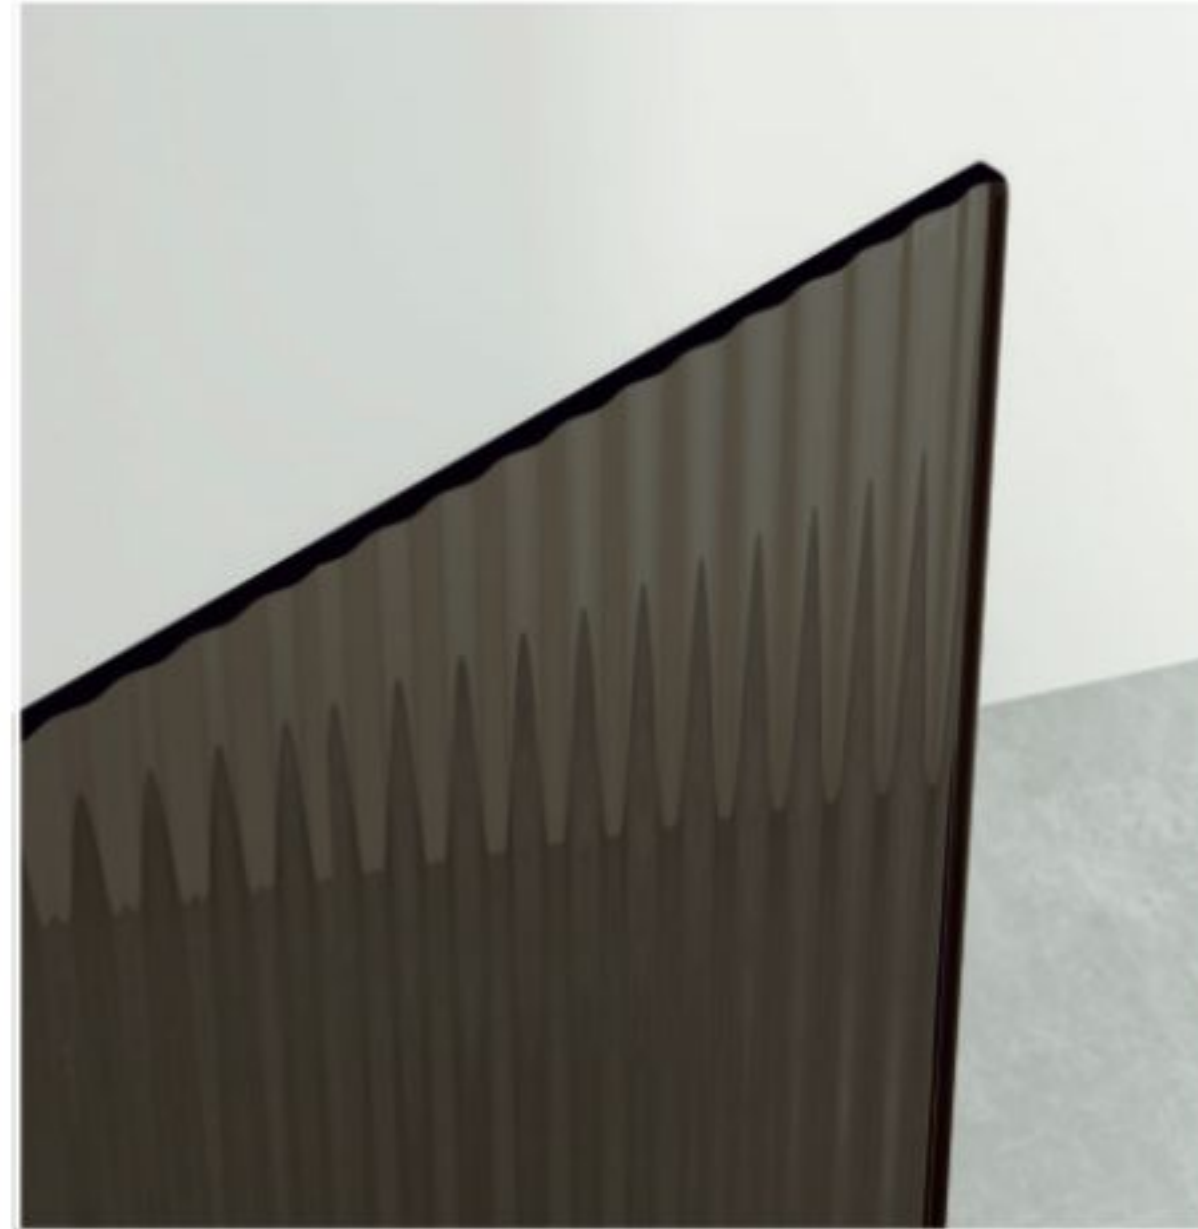

BRONZE TINTED