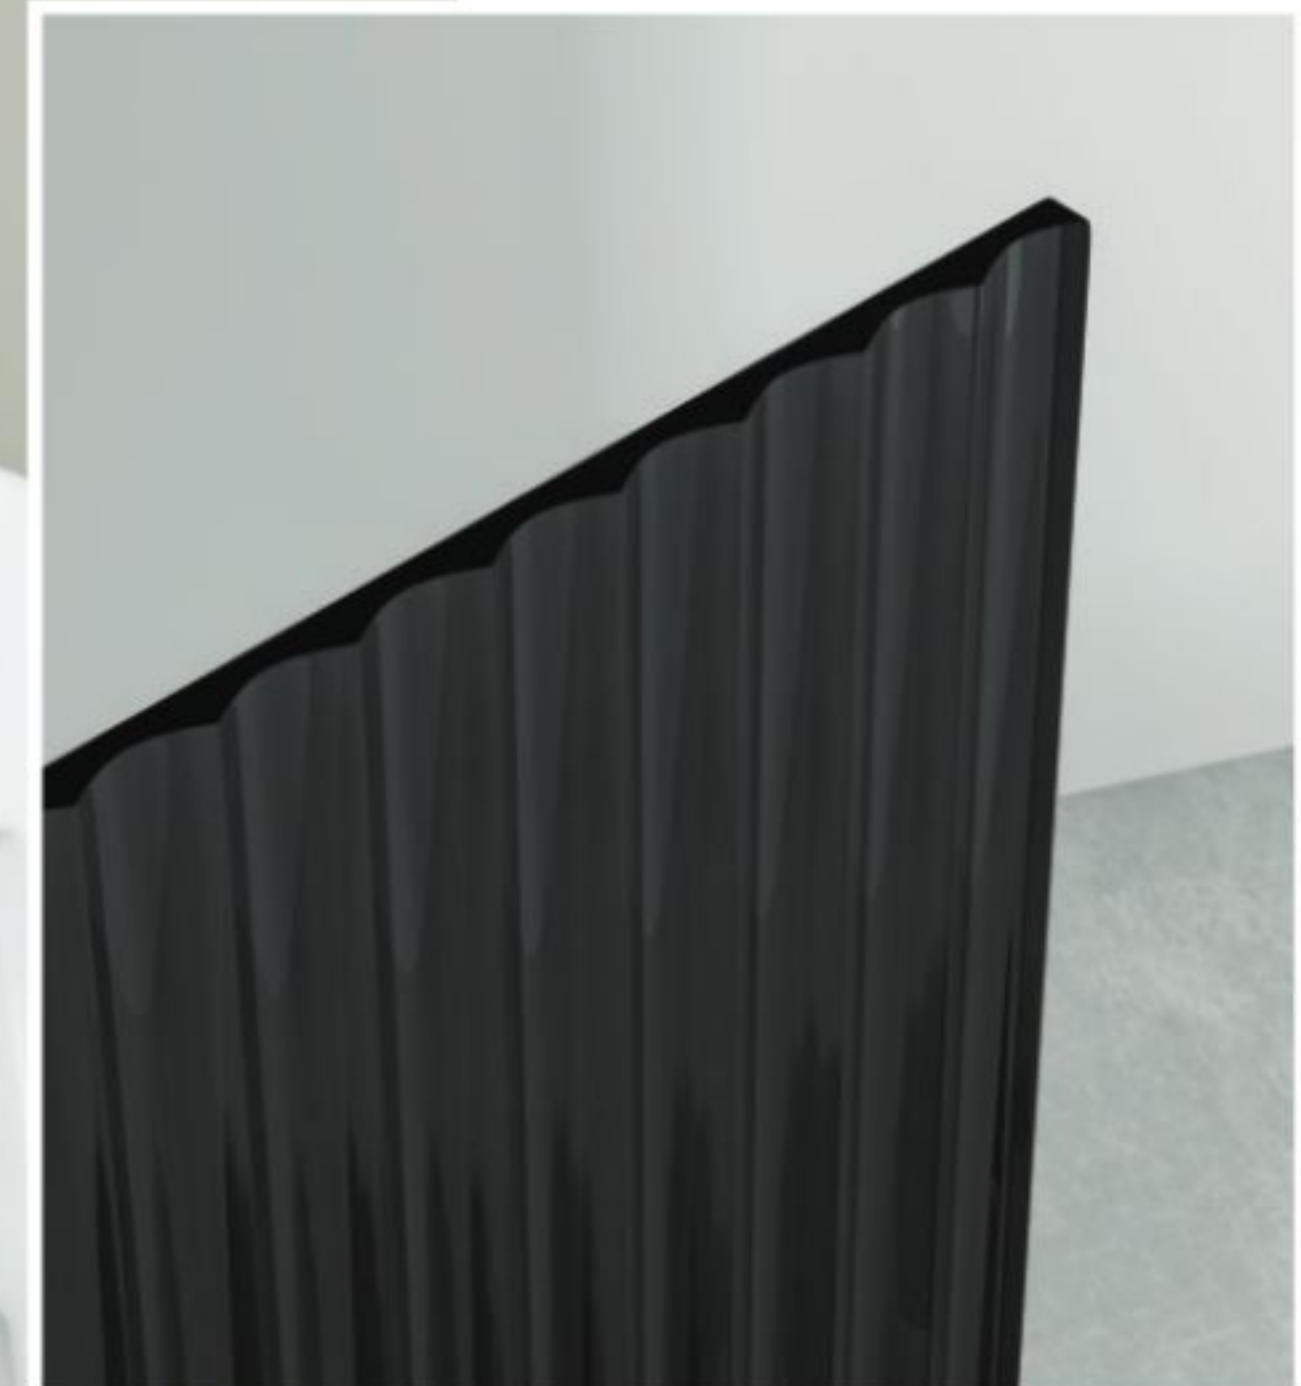

Panel Size:

8X4FEET