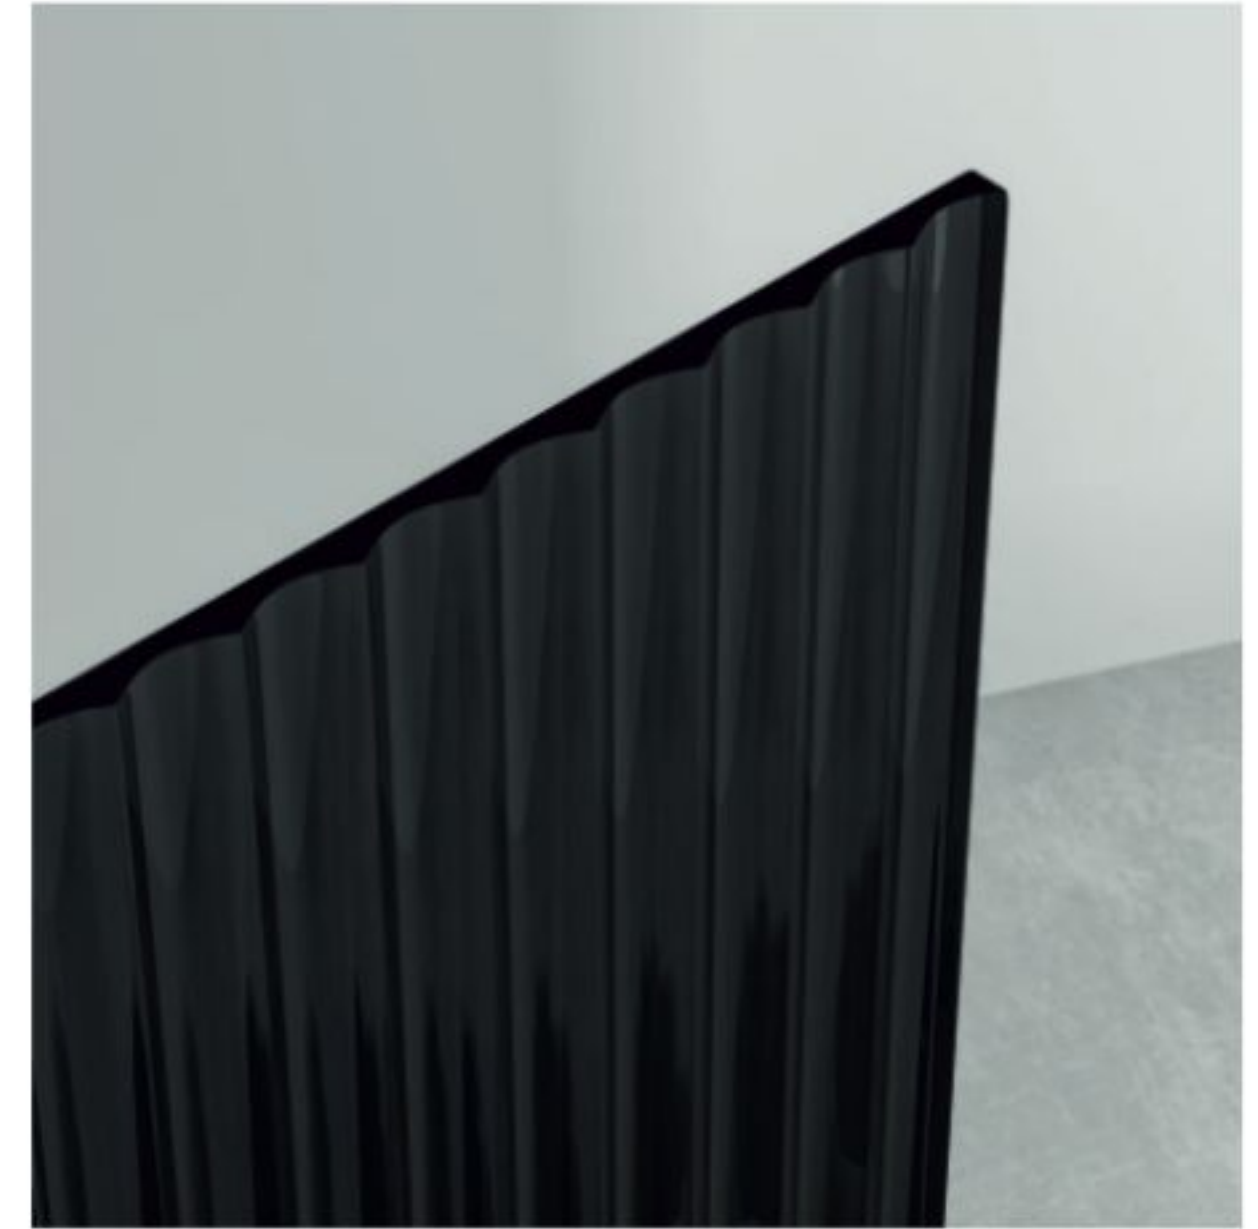

GREY TINTED