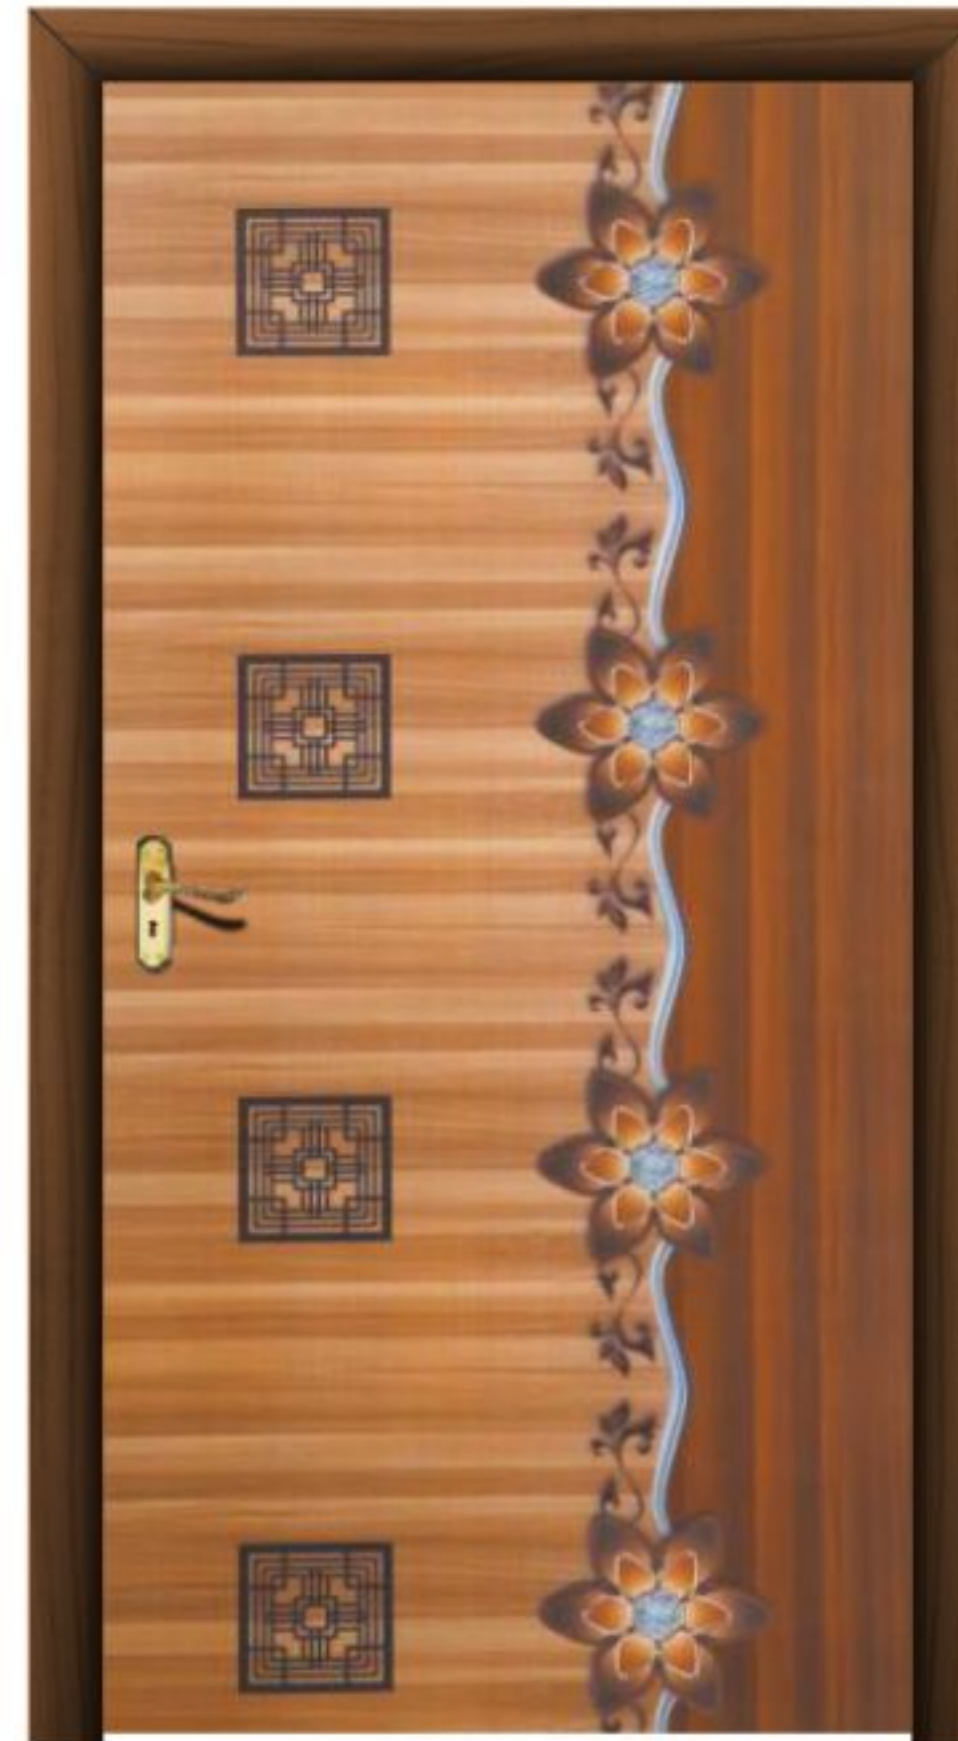

D 2410
Available Size : 7' x 3.25'

The door skin with patterns inspired by nature brings out the beauty of doors in a friendly way.

D 2428
Available Size : 7' x 3.25'

D 2456
Available Size : 7' x 3.25'

D 2452
Available Size : 7' x 3.25'

Note : Actual colour may vary due to printing limitations.

D 2460
Available Size : 7' x 3.25'

D 2469
Available Size : 7' x 3.25'

D 2440
Available Size : 7' x 3.25'

D 2453
Available Size : 7' x 3.25'

Adopting the modern mind set, these wonderful door skins are a result of the new-age creativity.

D 2408
Available Size : 7' x 3.25'

D 2466
Available Size : 7' x 3.25'

D 2448
Available Size : 7' x 3.25'

D 2467
Available Size : 7' x 3.25'

D 2417
Available Size : 7' x 3.25'

D 2468
Available Size : 7' x 3.25'