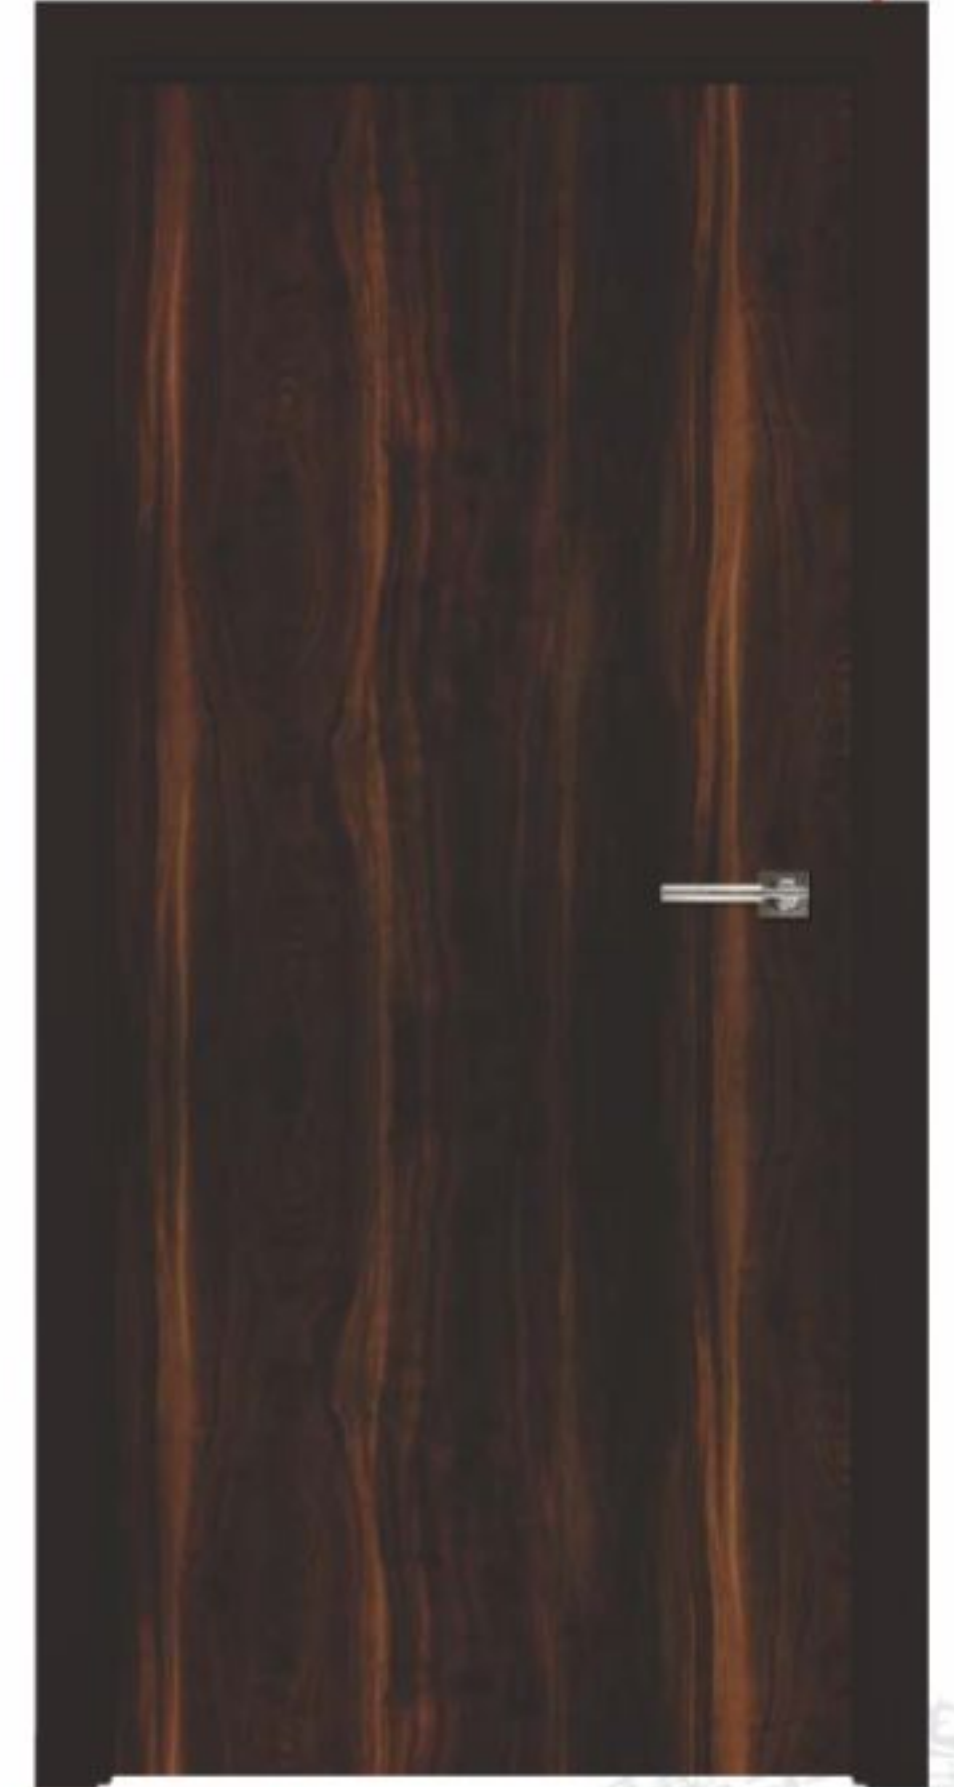

Crafted with natural beauty in mind, our veneer doors are the epitome of sophistication.

Available Size in :
7 ft. X 3.25 ft.

DSV-55

adroitness

timeless

Available Size in :
7 ft. X 3.25 ft.

DSV-56

Available Size in :
7 ft. X 3.25 ft.