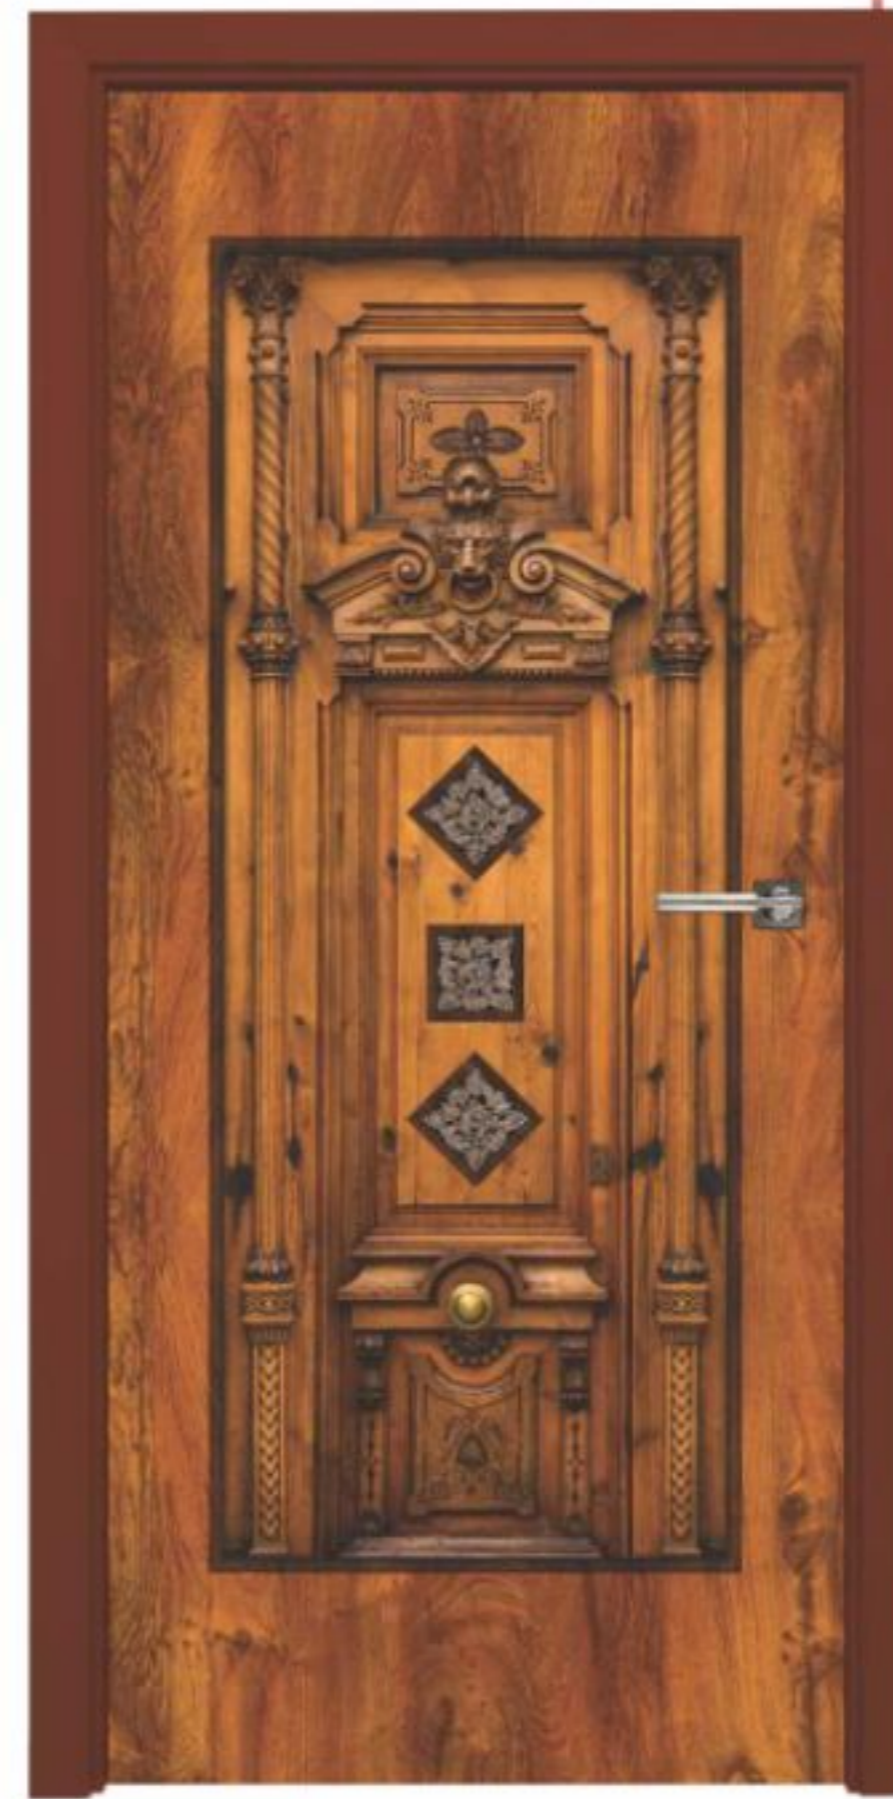

subtle artistry

Also available in : Matt and Gloss Finish

BLACK COBRA

virtu osity

Available Size in : 8 ft. X 4 ft.,
7 ft. X 3.25 ft.

DSD-24