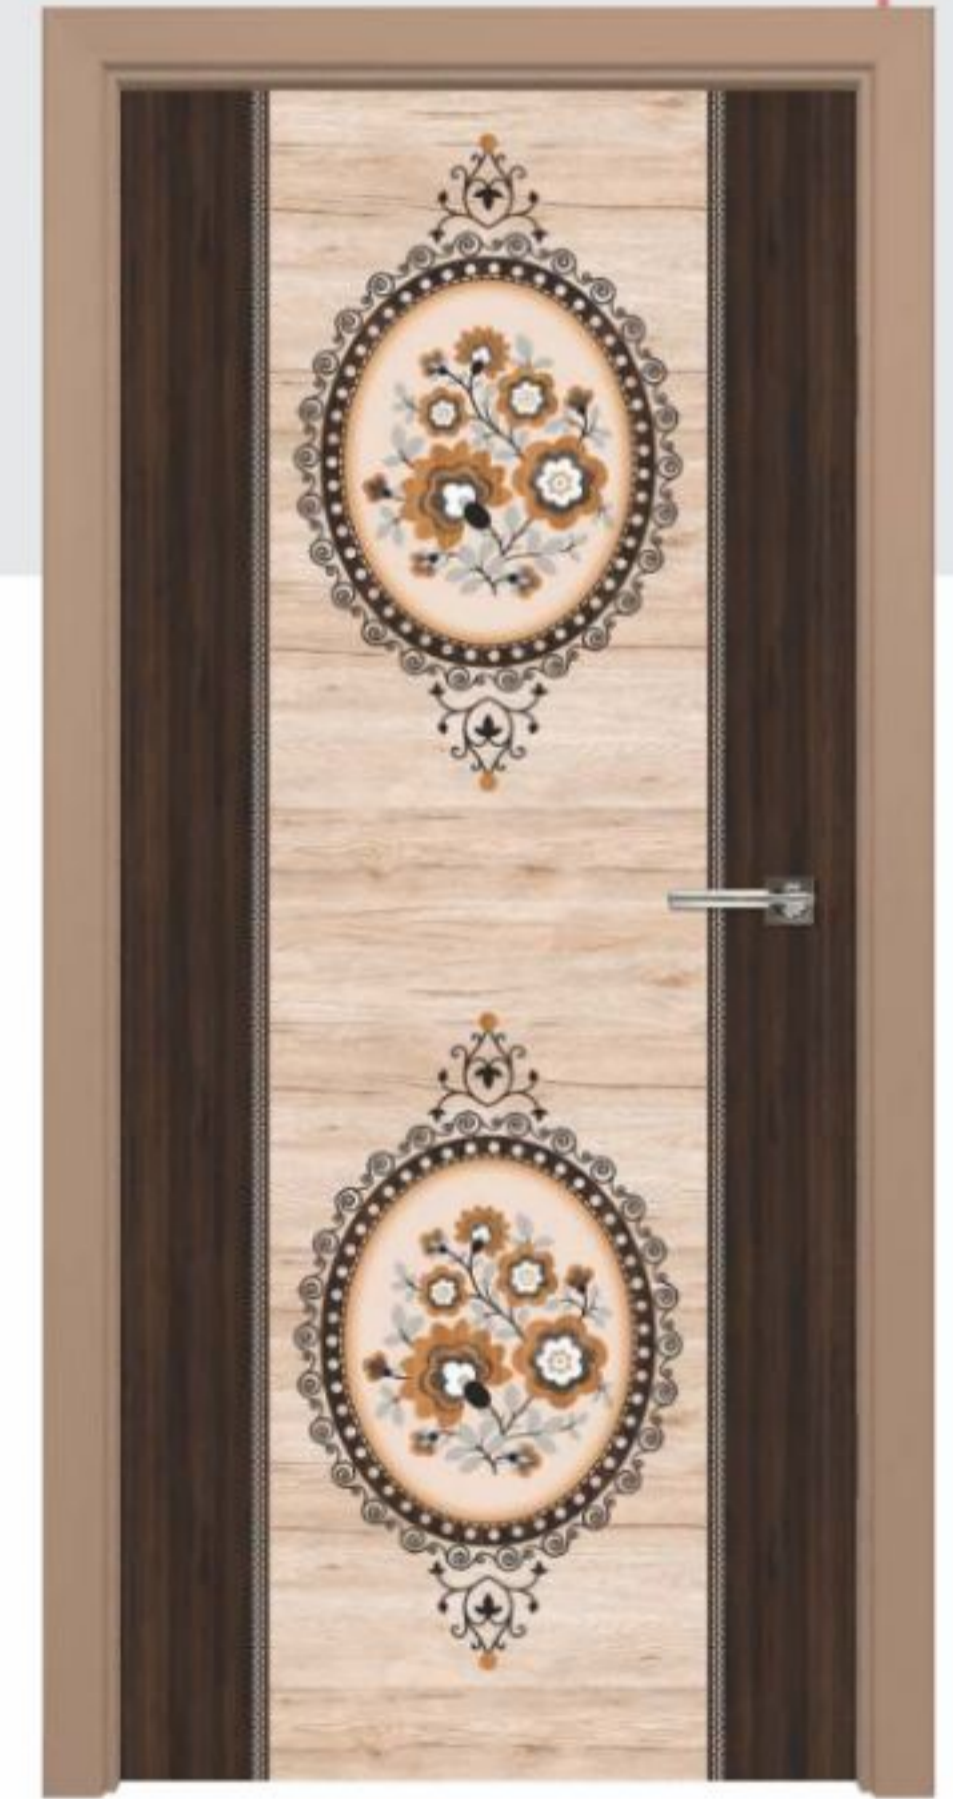

Crafted with precision, built to last - our classic wooden doors will charm your home for years to come.

po
ise

USED : DSC-71

Available Size in :
7 ft. X 3.25 ft.

DSC-71

Classic Door

Available Size in :
7 ft. X 3.25 ft.

DSC-72

suave

BLACK COBRA

Experience the
warmth and flair of
our hand-crafted
wooden doors - the
perfect addition to
any home.

Available Size in :
7 ft. X 3.25 ft.

DSC-73

Available Size in :
7 ft. X 3.25 ft.

DSC-74

superlative

Classic Door

Regal craftsmanship with rich designs detailed with magnificent finesse.

USED : DSC-75

fine sse

Available Size in :
7 ft. X 3.25 ft.

DSC-75