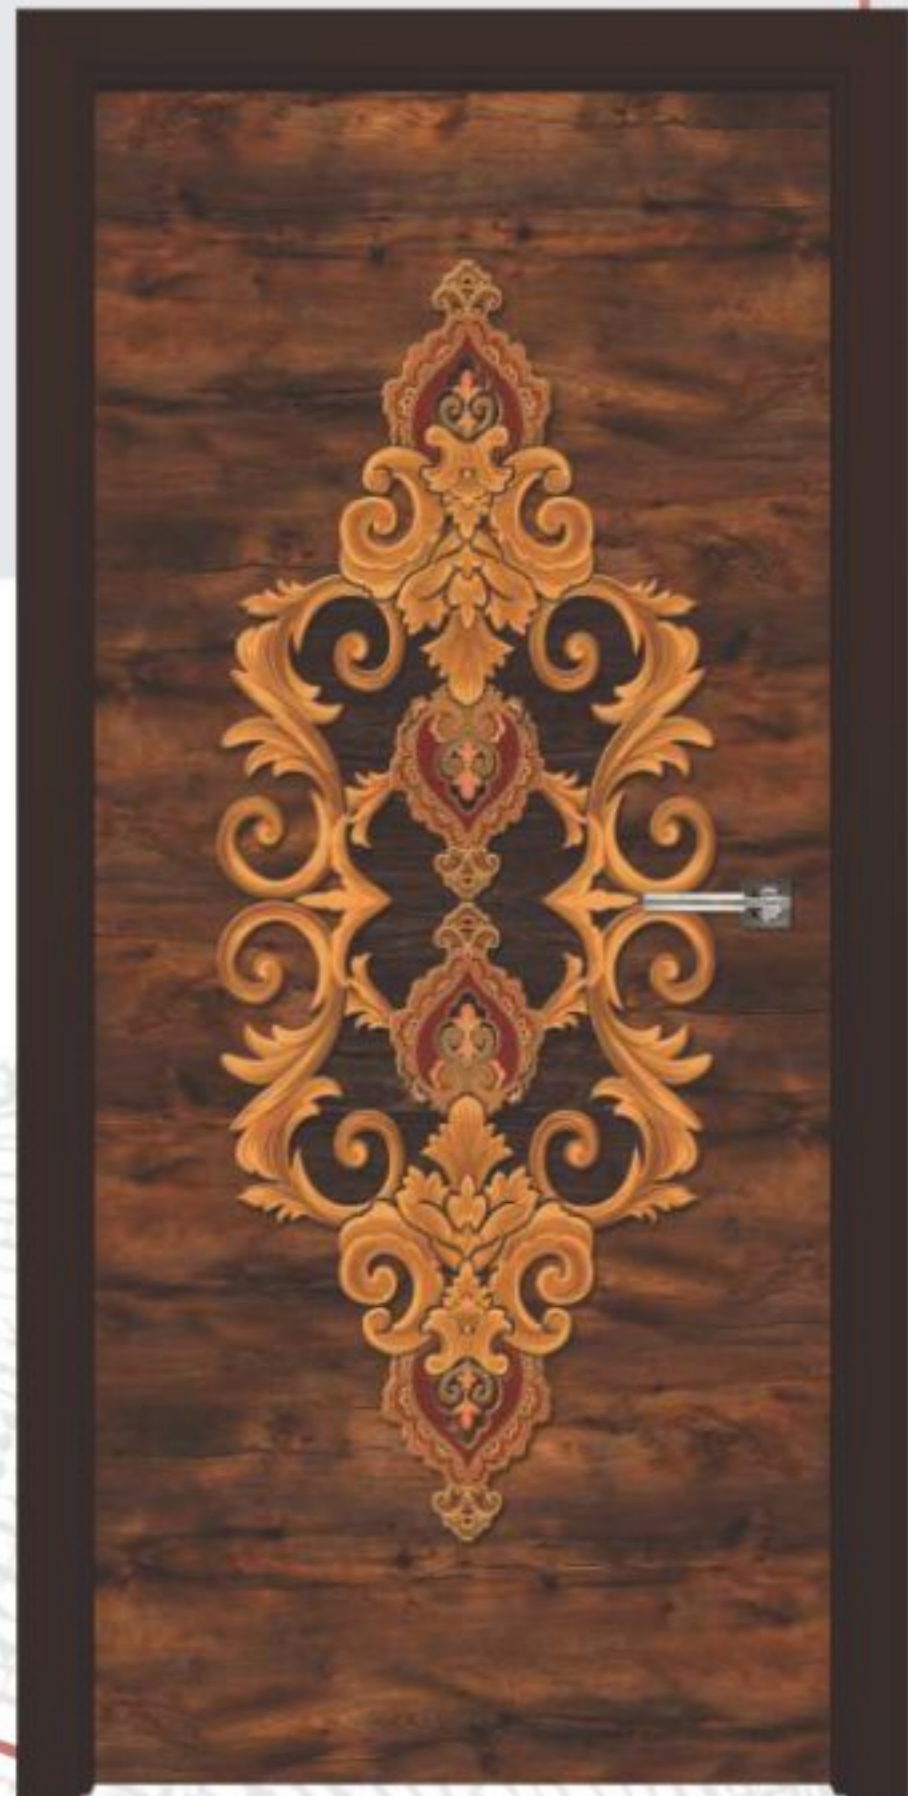

Available Size in : 8 ft. X 4 ft.,
7 ft. X 3.25 ft.

Available Size in : 8 ft. X 4 ft.,
7 ft. X 3.25 ft.

DSD-11