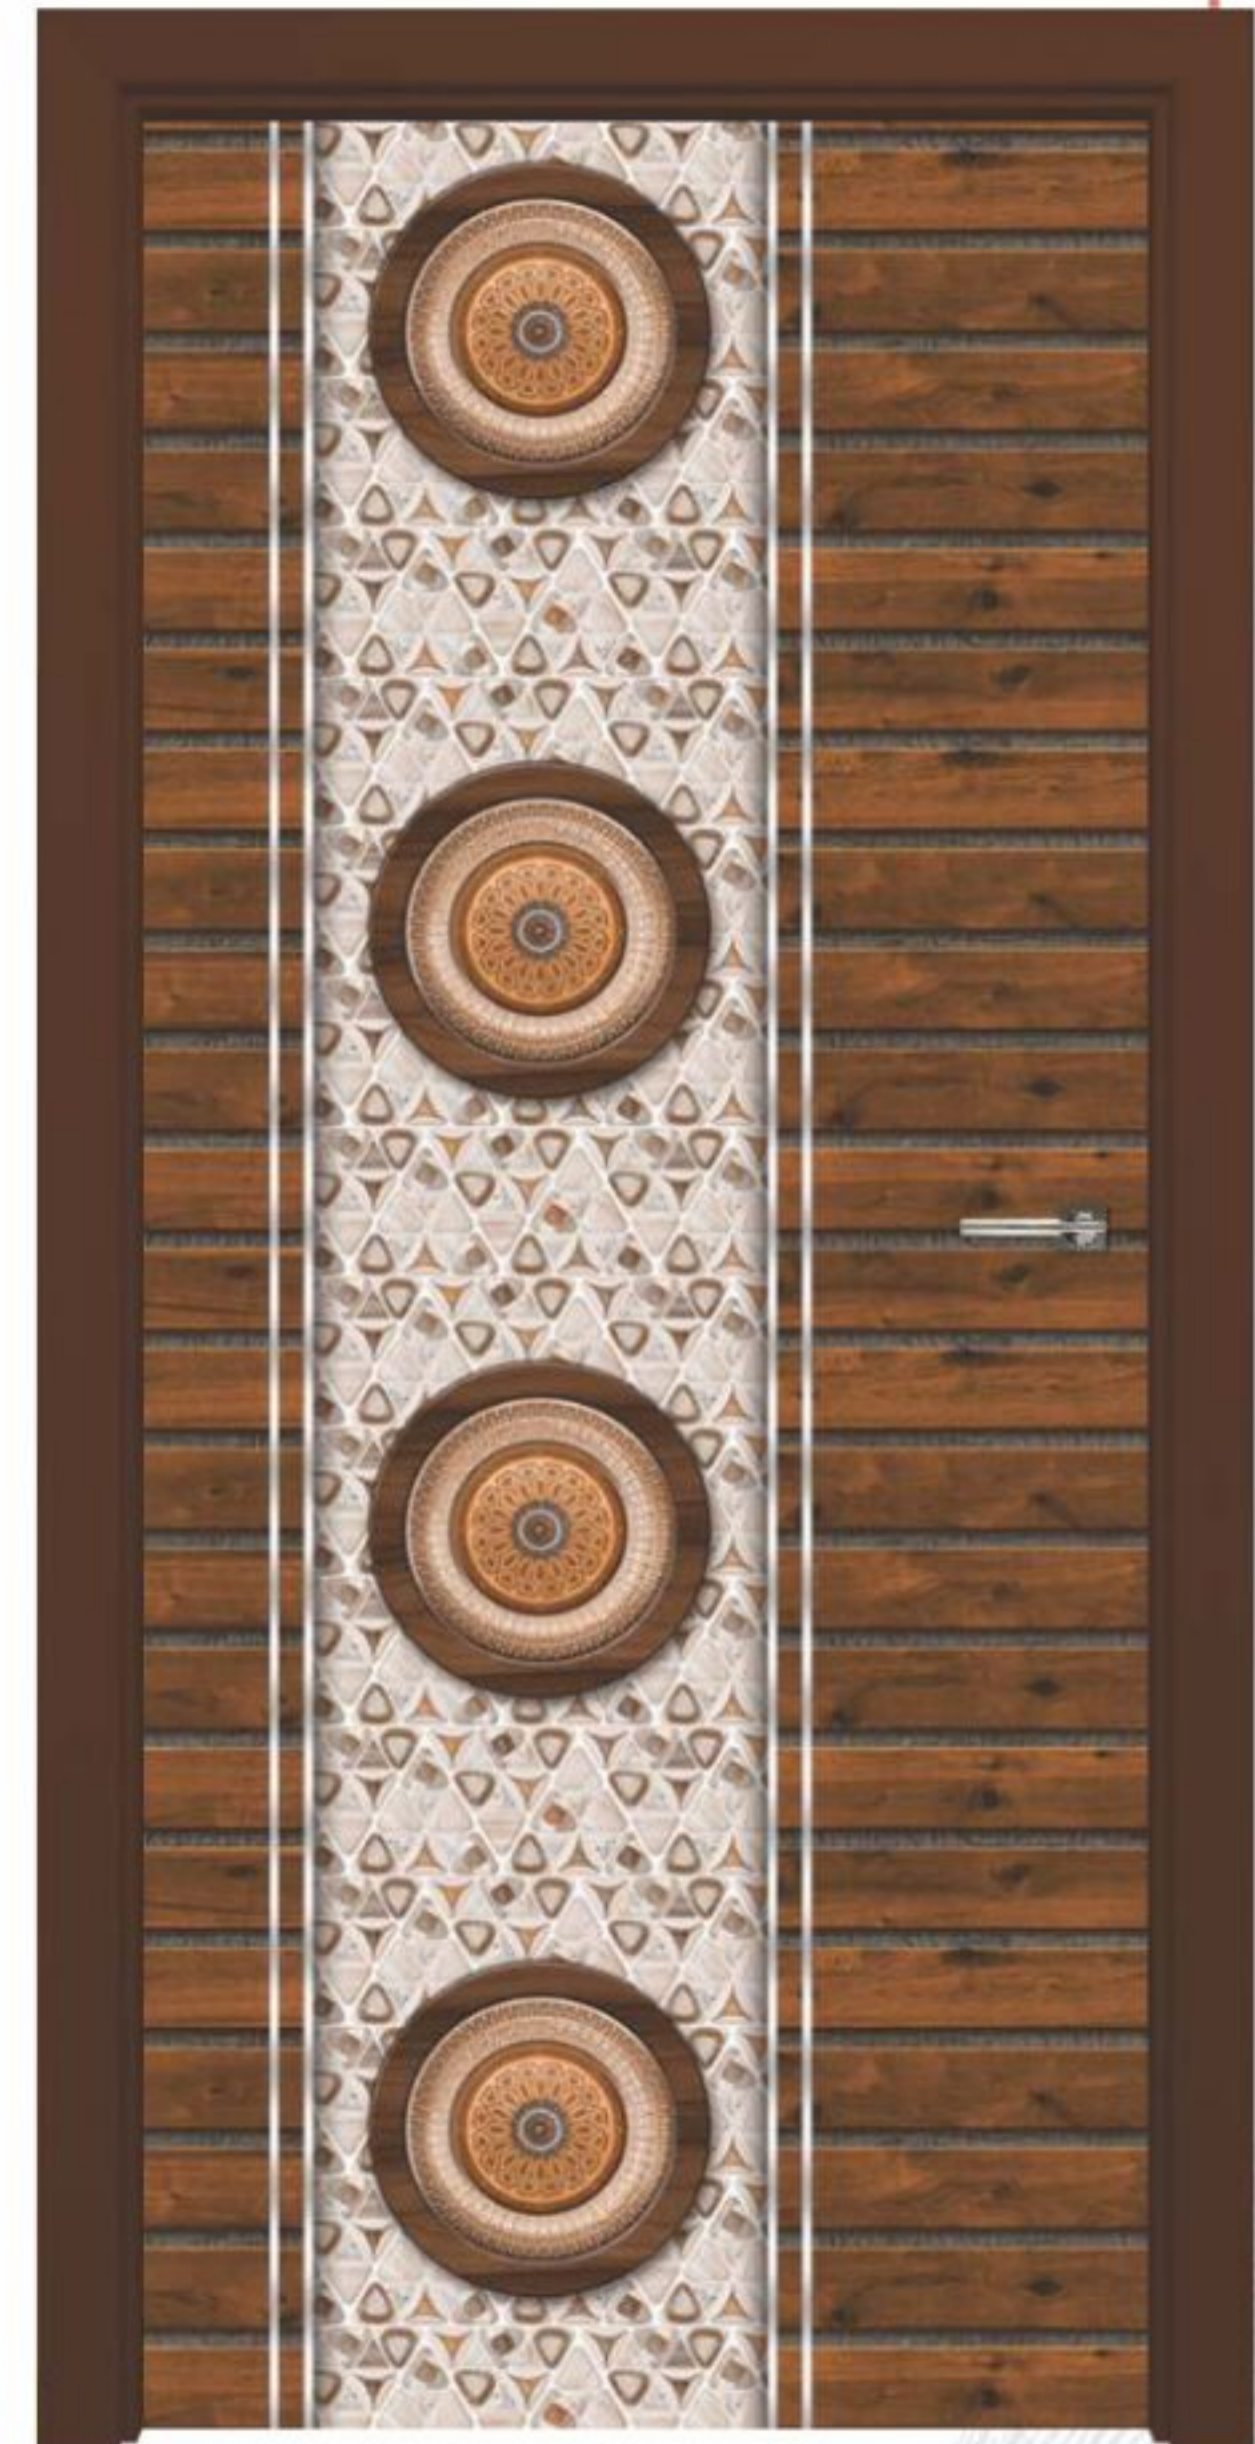

Available Size in :
7 ft. X 3.25 ft.